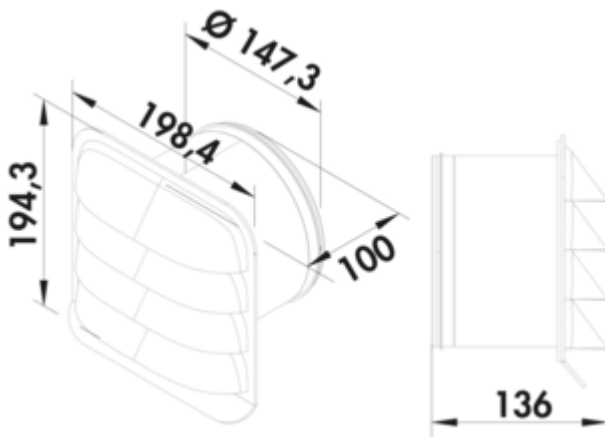

PRIME flow P-E-Jal Col outside blind

Product number: 4051063

Configuration: Ø 150 mm, stainless steel

Configuration options

4051063 | Ø 150 mm, stainless steel

- ✓ External blind
- ✓ Wall mounting

Without backpressure shutter for connection to round pipe.

— connector depth 100 mm incl. foam and lip seal

— only when used with the THERMOBOX

[more infos...](#)

Technical data

Article type	External blind	Support depth	100 mm
Brand	PRIME flow	Connection diameter	150 mm
Height	194,5 mm	Blind version	for connection to round pipe
Width	198,2 mm	System dimension	150
Material	stainless steel	Output drive	round
Mounting/Fixing	Wall mounting	Ventilation system	COMPAIR PRIME flow®