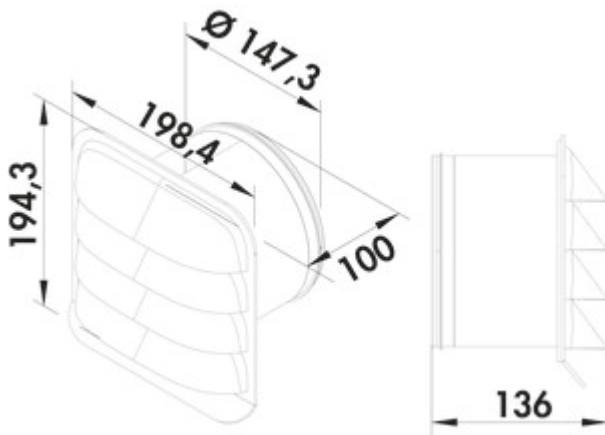

PRIME flow P-E-Jal Col outside blind

Product number: 4051063

Configuration: Ø 150 mm, stainless steel

Configuration options

4051063 | Ø 150 mm, stainless steel

- ✓ External blind
- ✓ Wall mounting

Without backpressure shutter for connection to round pipe.

— connector depth 100 mm incl. foam and lip seal

— only when used with the THERMOBOX

[more infos...](#)

Technical data

Article type	External blind	Support depth	100 mm
Brand	PRIME flow	Connection diameter	150 mm
Warranty	5-year Naber warranty (except for wear parts); the general warranty conditions of Naber GmbH apply.	Blind version	for connection to round pipe
Width	198,2 mm	System dimension	150
Material	stainless steel	Output drive	round
Mounting/Fixing	Wall mounting	Ventilation system	COMPAIR PRIME flow®