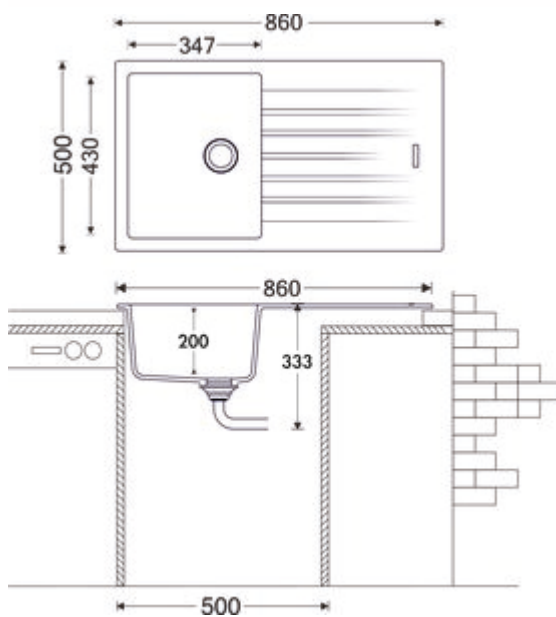

Angola 100 – set incl. Gramix 1 high pressure faucet

Product number: 1106102

Configuration: granite espresso

Configuration options

- 1106101 | granite nero
- 1106102 | granite espresso
- 1106103 | granite metallico
- 1106105 | granite magnolia
- 1106106 | granite concrete
- 1106107 | granite lava

- ✓ Built-in sink
- ✓ Composite
- ✓ Eccentric set

Built-in sink. Composite, with draining surface, reversible. 3½" basket strainer valve flush with rotational excenter fitting, chrome-plated.

- both sides drilled through
- suitable for worktop thicknesses from 22 mm to 44 mm
- cut-out dimensions ca. 840 x 480 mm
- tested according to the EU standard BS EN 13310:2015
- can also be used in combination with hot water fittings (+/-100° C)

Single lever faucet.

- swivel range 360°
- drill Ø 35 mm

[more infos...](#)

Technical data

Article type	Sink	Depth main sink	430 mm
Width	860 mm	Maximum worktop material thickness	44 mm
Material	Composite	Material thickness worktop minimum	22 mm
Cabinet width	500 mm	Number of tap holes	1
Cut-out dimension	approx. 840 x 480 mm	Armature bench	Yes
Excenter fitting	Eccentric set	Number of holes	2
Valve type	3½" basket strainer valve flush	Arrangement sinks	Reversible
Overflow	Overflow in the main basin	Number of sinks	1 main sink
Installation variant	Built-in sink	Number of overflow points	1
Main sink width	347 mm	Draining board	With ribbed draining surface
Height main sink	200 mm	Garnish actuation	Chrome-plated rotary eccentric

Installation dimensions (PDF)