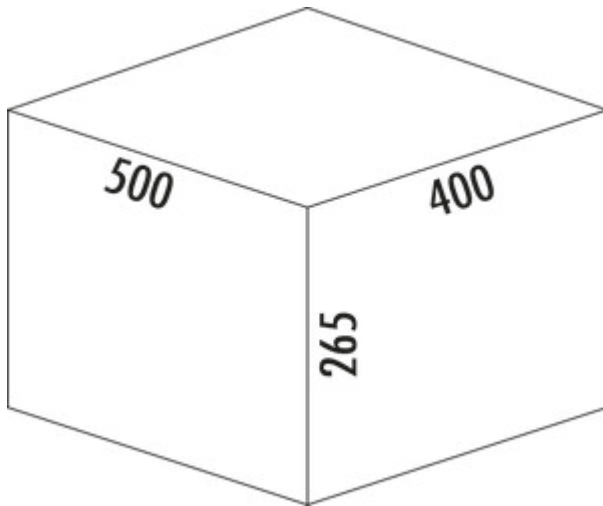

WESCO® Pullboy Versa® 265 K/500-2

Product number: 8011711

Configuration: anthracite, H 265 mm

Configuration options

8011711 | anthracite, H 265 mm

- ✓ Existing pull-outs
- ✓ 22 l
- ✓ Number of containers: 2

For mounting on existing pull-outs with a nominal depth of 400 mm.

- minimum installation depth (internal drawer dimensions) 400 mm
- waste volume 22 (1 x 7/1 x 15) litres
- incl. single lid
- total height 265 mm
- optional complete lid can be fitted behind the top front to save space
- base tray 462 x 400 mm (W x D), cuttable up to 304 x 380 mm (W x D)

[more infos...](#)

Technical data

Article type	Waste collection system	Material lid	plastic
Brand	WESCO®	Material container	plastic
Width	500 mm	Cover	Yes
Material	plastic	Lid type(s)	Closing-lid
Mounting/Fixing	on existing pull-outs	Number of containers	2
Note	optional complete lid can be fitted behind the upper front to save space	Total volume	22 l
Further	base tray 462 x 400 mm (W x D) - can be cut to size	Volume/content container 1	7 l
Installation_height_list	265 mm	Volume/content container 2	15 l
Cabinet width	500 mm	Design	Existing pull-outs
Shape	angular	Volume/Content container	7/15
More parts	incl. single lid	Single bucket can be removed	Yes
Installation depth	400 mm		