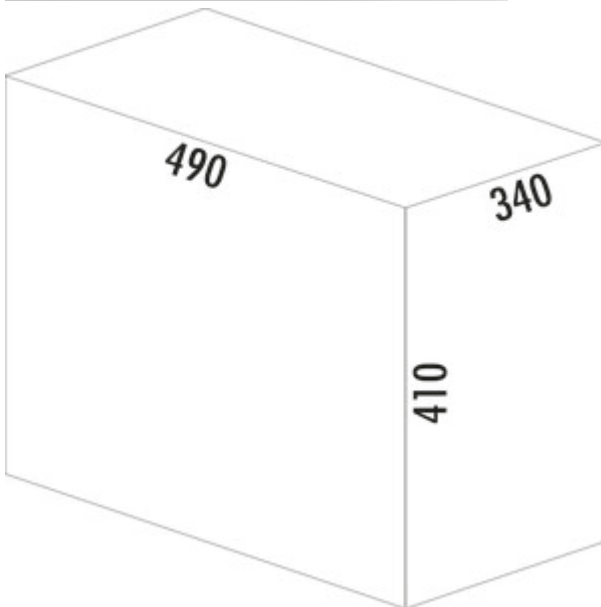

WESCO® Profiline Trio-Master® 410 S/400-3

Product number: 8012078

Configuration: with bio lid, anthracite

Configuration options

8012078 | with bio lid, anthracite

- ✓ Pull-out technology for rotating doors
- ✓ full pull-out
- ✓ 40 l
- waste capacity 40 (1 x 20/2 x 10) liters
- technology: full pull-out
- frame/guide silver
- complete lid anthracite
- fitting: cabinet bottom
- the ideal space saver with an installation height of only 410 mm

[more infos...](#)

Technical data

Article type	Waste collection system	Number of containers	3
Brand	WESCO®	Opening technology	full pull-out
Width	340 mm	Total volume	40 l
Mounting/Fixing	cabinet bottom	Volume/content container 1	20 l
Cabinet width	400 mm	Volume/content container 2	10 l
Shape	angular	Volume/content container 3	10 l
Frame colour	silver	Colour guide	silver
Material lid	plastic	Colour container lid	green
Material container	plastic	Design	Pull-out technology for rotating doors
Colour total cover	anthracite	Volume/Content container	20/10/10
Cover	Yes	Organic lid	Yes
Lid type(s)	Complete lid		