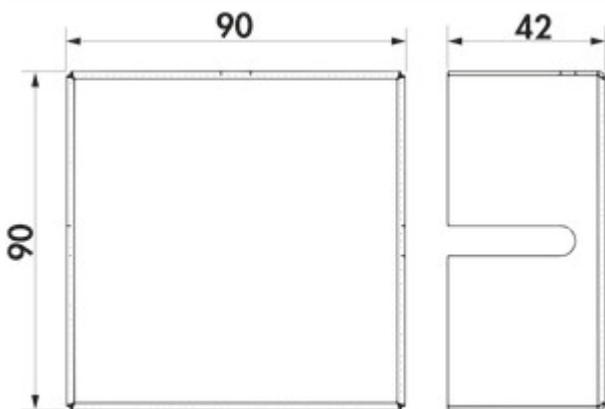

Easytrack connection box

Product number: 7065081
 Configuration: black

Configuration options
 7065081 | black

Connection box for Easytrack conductor rail.
 — Powder-coated sheet steel
 — Power supply 100 or 200 W
 — Ceiling outlet 240 V to 48 V
 — 42 x 90 x 90 mm (H x W x L)
 — Can be used as a single-sided or double-sided infeed (only in conjunction with flexible longitudinal connector)

[more infos...](#)

Technical data

| | | | |
|--------------|---------------------------|---------------|---|
| Article type | Luminaire | Output power | 100 or 200 W |
| Height | 42 mm | Note | can be used as a single-sided or double-sided infeed (only in conjunction with flexible longitudinal connector) |
| Width | 90 mm | Certification | CE |
| Material | powder coated steel sheet | | |