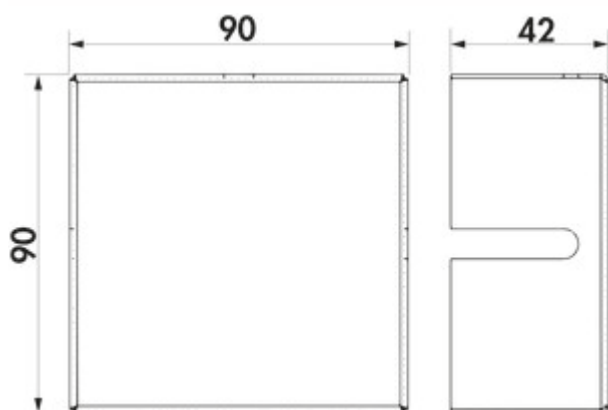

Easytrack connection box

Product number: 7065081

Configuration: black

Configuration options

7065081 | black

Connection box for Easytrack conductor rail.

- Powder-coated sheet steel
- Power supply 100 or 200 W
- Ceiling outlet 240 V to 48 V
- 42 x 90 x 90 mm (H x W x L)
- Can be used as a single-sided or double-sided infeed (only in conjunction with flexible longitudinal connector)

[more infos...](#)

Technical data

| | | | |
|--------------|---------------------------|---------------|---|
| Article type | Luminaire | Output power | 100 or 200 W |
| Width | 90 mm | Note | can be used as a single-sided or double-sided infeed (only in conjunction with flexible longitudinal connector) |
| Material | powder coated steel sheet | Certification | CE |