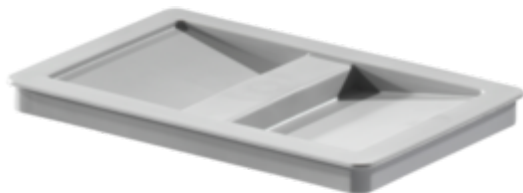

## Closing-lid

Product number: 8010102

Configuration: light grey, for 8 liters

### Configuration options

8010102 | light grey, for 8 liters

✓ Accessory

✓ angular

[more infos...](#)

### Technical data

Article type	Accessory	Material lid	plastic
Material	plastic	Lid type(s)	Closing-lid
Shape	angular		