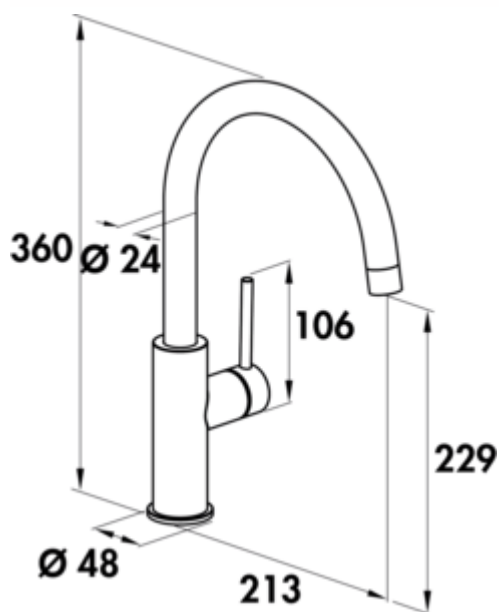

SERVIZIO Namor® 5 window fitting

Product number: 5025043

Configuration: black matt, high pressure

Configuration options

5025042 | stainless steel, high pressure

5025043 | black matt, high pressure

- ✓ Sink faucet
- ✓ high pressure
- ✓ with swivelling outlet

Single lever faucet. With swivelling outlet, side lever, laminar aerator and ceramic cartridge.

— height when tilted only 25 mm

— swivel range 120°

— drill Ø 35 mm

— corresponds to the German and European drinking water regulation/directive

[more infos...](#)

Technical data

Article type	Sink faucet	Swivel range outlet	120°
Brand	SERVIZIO	Beam type	Laminar beam
Number of handles	1	Type of fitting	Single lever faucet
Height	360 mm	Operating pressure	high pressure
Outreach	213 mm	Width	48 mm
Outlet	with swivelling outlet	Material	stainless steel
Discharge height	229 mm	Surface/coating	powder coated
Operating mode	Lever	Window fitting	Yes
Drilling diameter	35 mm	Swivel range handle	0 °
Handle position	side lever	ECO function	energy-saving cold start function
Lever length	106 mm	Height tilted	25 mm
Cartridge with ceramic sealing discs	Yes	Connection hoses	800 mm