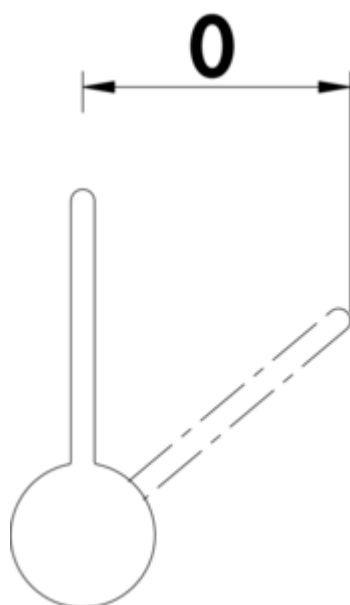

SERVIZIO Namor® 5 window fitting

Product number: 5025043

Configuration: black matt, high pressure

Configuration options

5025042 | stainless steel, high pressure

5025043 | black matt, high pressure

- ✓ Sink faucet
- ✓ high pressure
- ✓ with swivelling outlet

Single lever faucet. With swivelling outlet, side lever, laminar aerator and ceramic cartridge.

— height when tilted only 25 mm

— swivel range 120°

— drill Ø 35 mm

— corresponds to the German and European drinking water regulation/directive

[more infos...](#)

Technical data

Article type	Sink faucet	Swivel range outlet	120°
Brand	SERVIZIO	Beam type	Laminar beam
Number of handles	1	Type of fitting	Single lever faucet
Height	360 mm	Operating pressure	high pressure
Outreach	213 mm	Width	48 mm
Outlet	with swivelling outlet	Material	stainless steel
Discharge height	229 mm	Surface/coating	powder coated
Operating mode	Lever	Window fitting	Yes
Drilling diameter	35 mm	Swivel range handle	0 °
Handle position	side lever	ECO function	energy-saving cold start function
Lever length	106 mm	Height tilted	25 mm
Cartridge with ceramic sealing discs	Yes	Connection hoses	800 mm