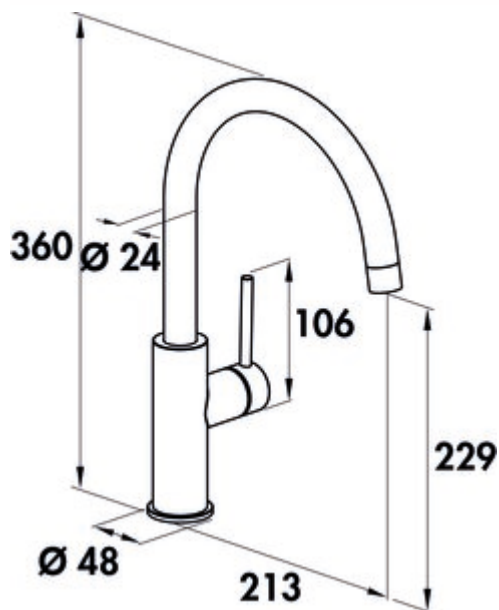

## SERVIZIO Namor<sup>®</sup> 5 window fitting

Product number: 5025043

Configuration: black matt, high pressure

### Configuration options

5025042 | stainless steel, high pressure

5025043 | black matt, high pressure

- ✓ Sink faucet
- ✓ high pressure
- ✓ with swivelling outlet

Single lever faucet. With swivelling outlet, side lever, laminar aerator and ceramic cartridge.

- height when tilted only 25 mm
- swivel range 120°
- drill Ø 35 mm
- corresponds to the German and European drinking water regulation/directive

[more infos...](#)

### Technical data

Article type	Sink faucet	Swivel range outlet	120°
Brand	SERVIZIO	Beam type	Laminar beam
Number of handles	1	Type of fitting	Single lever faucet
Height	360 mm	Operating pressure	high pressure
Outreach	213 mm	Width	48 mm
Outlet	with swivelling outlet	Material	stainless steel
Discharge height	229 mm	Surface/coating	powder coated
Operating mode	Lever	Window fitting	Yes
Drilling diameter	35 mm	Swivel range handle	0 °
Handle position	side lever	ECO function	energy-saving cold start function
Lever length	106 mm	Height tilted	25 mm
Cartridge with ceramic sealing discs	Yes	Connection hoses	800 mm