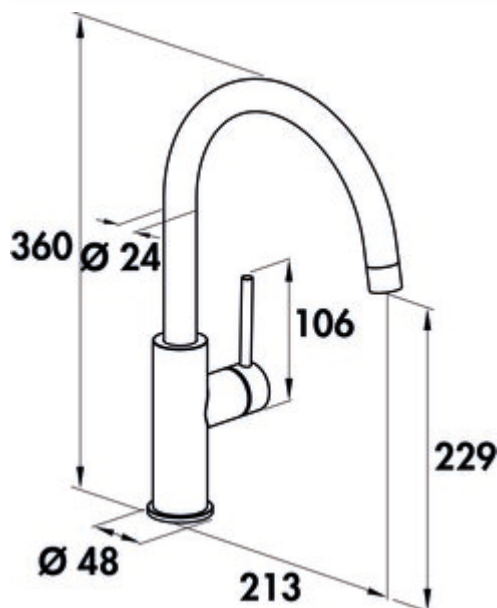

## SERVIZIO Namor® 5 window fitting

Product number: 5025043

Configuration: black matt, high pressure

### Configuration options

5025042 | stainless steel, high pressure

5025043 | black matt, high pressure

- ✓ Sink faucet
- ✓ high pressure
- ✓ with swivelling outlet

Single lever faucet. With swivelling outlet, side lever, laminar aerator and ceramic cartridge.

- height when tilted only 25 mm
- swivel range 120°
- drill Ø 35 mm
- corresponds to the German and European drinking water regulation/directive

[more infos...](#)

### Technical data

Article type	Sink faucet	Beam type	Laminar beam
Brand	SERVIZIO	Type of fitting	Single lever faucet
Number of handles	1	Operating pressure	high pressure
Outreach	213 mm	Width	48 mm
Outlet	with swivelling outlet	Material	stainless steel
Discharge height	229 mm	Surface/coating	powder coated
Operating mode	Lever	Window fitting	Yes
Drilling diameter	35 mm	Swivel range handle	0 °
Lever length	106 mm	ECO function	energy-saving cold start function
Cartridge with ceramic sealing discs	Yes	Height tilted	25 mm
Swivel range outlet	120°	Connection hoses	800 mm