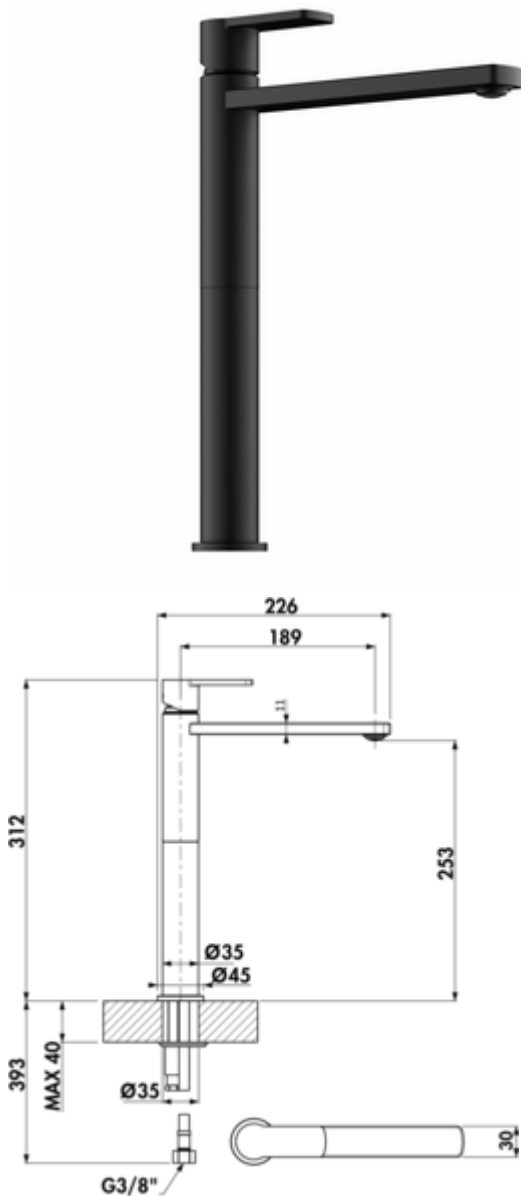

LINEA Glam 2 bathroom

Product number: 5011288

Configuration: black matt, high pressure

Configuration options

5011287 | chrome, high pressure

5011288 | black matt, high pressure

- ✓ Washbasin tap
- ✓ high pressure

Single lever faucet. With ceramic cartridge. Particularly suitable for use with top-mounted washbasins.

- without drain fitting
- drill \varnothing 35 mm

BELGAQUA

[more infos...](#)

Technical data

Article type	Washbasin tap	Width	45 mm
Brand	LINEA	Material	brass
Number of handles	1	Suitable for	Particularly suitable for use with top-mounted washbasins
Total installation height	312 mm	Surface/coating	powder coated
Height	312 mm	Worktop thickness	40 mm
Outreach	189 mm	Excenter fitting	without drain fitting
Discharge height	253 mm	Number of tap holes	1
Operating mode	Lever	Cartridge size	25 mm
Drilling diameter	35 mm	Flow rate at 3 bar (cold)	9,37 l/min
Handle position	top	Connection type	G 3/8" F
Cartridge with ceramic sealing discs	Yes	Connection size	DN 15
Type of fitting	Single lever faucet	Connection hoses	600 mm
Operating pressure	high pressure		