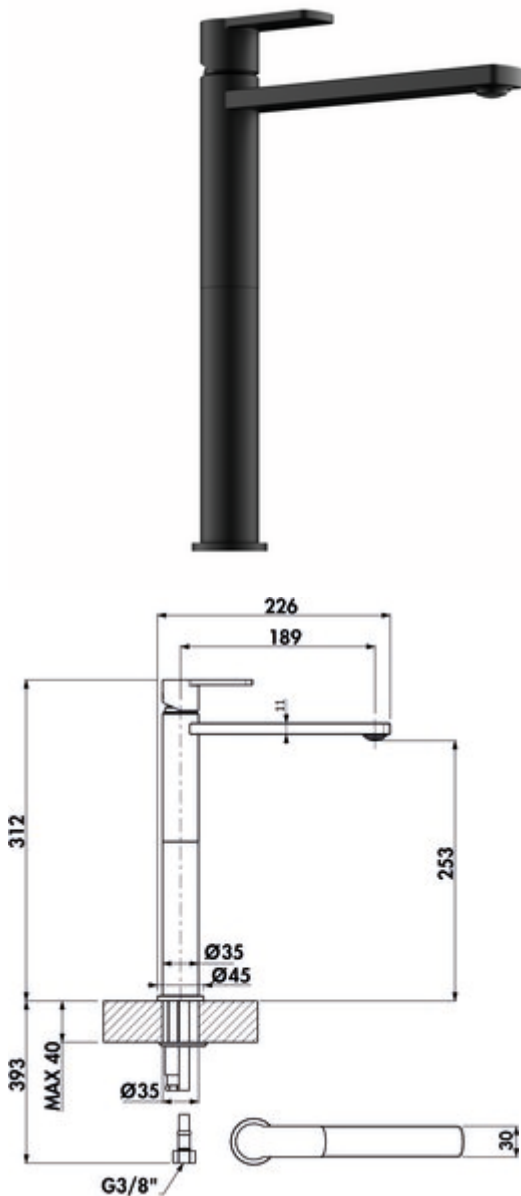

LINEA Glam 2 bathroom

Product number: 5011288

Configuration: black matt, high pressure

Configuration options

5011287 | chrome, high pressure

5011288 | black matt, high pressure

- ✓ Washbasin tap
- ✓ high pressure

Single lever faucet. With ceramic cartridge. Particularly suitable for use with top-mounted washbasins.

- without drain fitting
- drill \varnothing 35 mm

BELGAQUA

[more infos...](#)

Technical data

Article type	Washbasin tap	Width	45 mm
Brand	LINEA	Material	brass
Number of handles	1	Suitable for	Particularly suitable for use with top-mounted washbasins
Total installation height	312 mm	Surface/coating	powder coated
Outreach	189 mm	Worktop thickness	40 mm
Discharge height	253 mm	Excenter fitting	without drain fitting
Operating mode	Lever	Number of tap holes	1
Drilling diameter	35 mm	Cartridge size	25 mm
Handle position	top	Flow rate at 3 bar (cold)	9,37 l/min
Cartridge with ceramic sealing discs	Yes	Connection type	G 3/8" F
Type of fitting	Single lever faucet	Connection size	DN 15
Operating pressure	high pressure	Connection hoses	600 mm