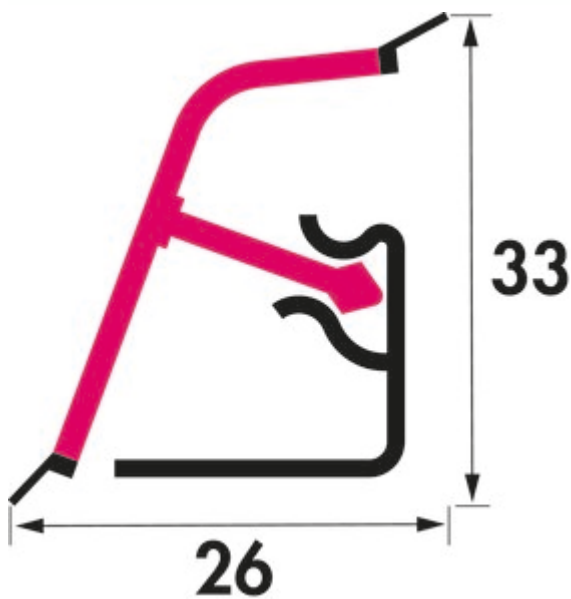

Wall connection profile set 1 trend-line

Product number: 9010008
 Configuration: stainless steel coloured

Configuration options
 9010008 | stainless steel coloured

- ✓ Wall joint profile
 - ✓ only available in units of 10 pieces = 50 m
- Set consisting of:
- profile 1 x 2 m and 1 x 3 m length
 - 2 x end caps left
 - 2 x end caps right
 - 3 x inside corner 90° Only available in units of 10 pieces = 50 m.

[more infos...](#)

Technical data

Article type	Wall joint profile	Note	only available in units of 10 pieces = 50 m
Width	26 mm	Consisting of	profile 1 x 2 m and 1 x 3 m length 2 end cap left 2 end cap right 1 internal corner 90° 1 outside corner