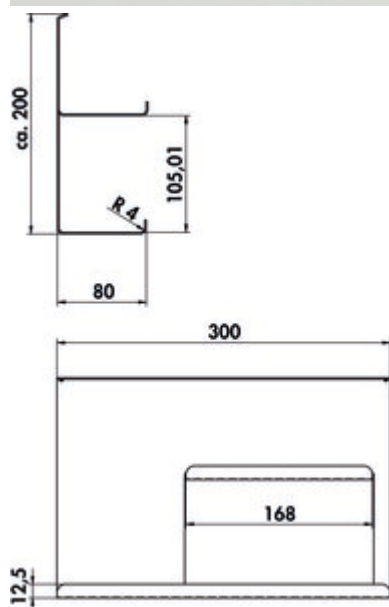

### Configuration options

8041225 | black matt

✓ Rail system

✓ angular

Two levels. For bottles and jars.

— powder-coated

— 195 x 300 x 80 mm (H x W x D)

[more infos...](#)

### Technical data

Article type	Rail system	Shape	angular
Width	300 mm	Number of storage elements	2
Surface/coating	powder coated	Number of floors	2
Field of use & application	Inside		

## Accessories

8041210	transFORM basic profile, Rail system, L 1800 mm
8041211	transFORM basic profile, Rail system, L 2400 mm
8041212	transFORM cover profile, Rail system, L 1800 mm
8041213	transFORM cover profile, Rail system, L 2400 mm
8041214	transFORM profile, Rail system, L 900 mm
8041215	transFORM profile, Rail system, L 1200 mm
8041216	transFORM profile, Rail system, L 1500 mm
8041217	transFORM add-on unit, Rail system, 750 x 300 x 180 mm (H x W x D)
8041218	transFORM add-on unit, Rail system, 900 x 300 x 180 mm (H x W x D)
8041219	transFORM add-on unit, Rail system, 1200 x 300 x 180 mm (H x W x D)
8041220	transFORM tray 1, Rail system, black matt
8041221	transFORM tray 2, Rail system, black matt
8041222	transFORM tray 3, Rail system, black matt
8041223	transFORM spice rack, Rail system, black matt
8041224	transFORM bottle holder, Rail system, black matt
8041225	transFORM tray 4, Rail system, black matt
8041226	transFORM paper roll holder, Rail system, black matt
8041227	transFORM glass holder, Rail system, black matt
8041228	transFORM hook strip, Rail system, black matt
8041229	transFORM tubular pot, Rail system, black matt
8041230	transFORM Powerbox, Rail system, black matt
8041245	transFORM profile, Rail system, L 1800 mm
8041246	transFORM profile, Rail system, L 2400 mm
8041258	transFORM set 1, Rail system, black matt
8041255	transFORM set 2, Rail system, black matt
8041256	transFORM set 3, Rail system, black matt
8041254	transFORM set 4, Shelf system, black matt

Dimensional sketch (PDF)