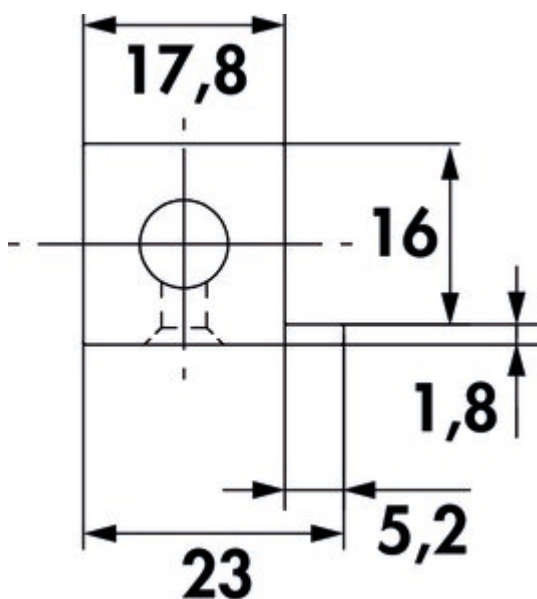

### Configuration options

8051024 | black matt

- ✓ Shelf system
- ✓ Material: aluminium
- ✓ straight

Shelf system. Aluminium profiles 18 x 18 mm, powder-coated with fine structure.

Set consisting of:

- 4 struts L 864 mm for complete shelf dimension of 900 mm
- for inserting plate material of up to 16 mm thickness

### Technical data

Article type	Shelf system	Surface/coating	powder-coated with fine structure
Width	864 mm	Shape	straight
Material	aluminium	Dimensions profile	18 x 18 mm
Mounting/Fixing	Screw fastening	Consisting of	4 struts L 864 mm for complete shelf dimension of 900 mm
Suitable for	for inserting plate material of up to 16 mm thickness		