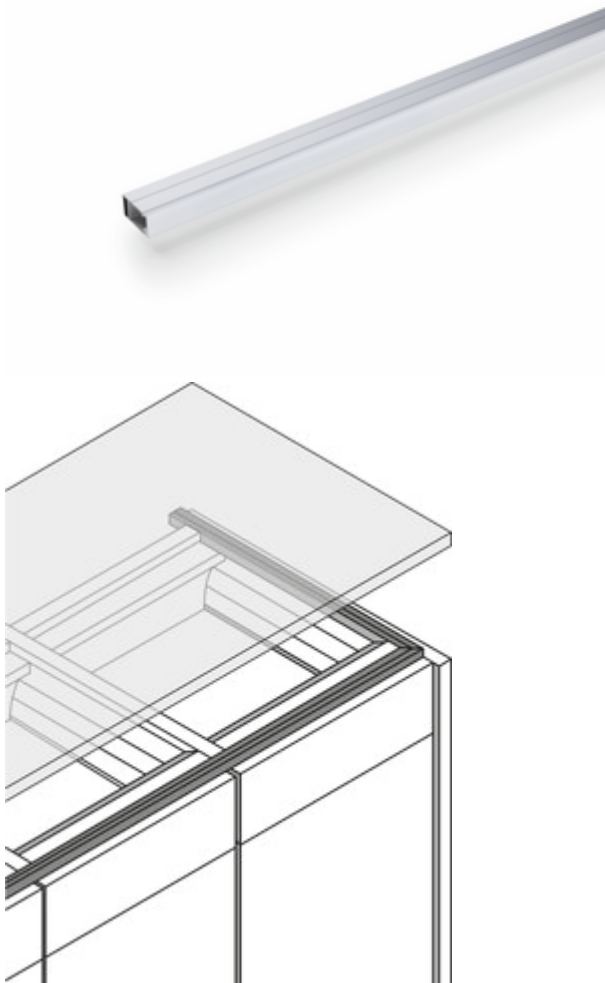

Light profile LED

Product number: 7061044

Configuration: individual lamp, aluminium coloured

Configuration options

7061044 | individual lamp, aluminium coloured

- ✓ ambient light
- ✓ LED Stripe
- ✓ Base light/niche light

Ambient light. Made of aluminium body, self-adhesive LED strip, may be shortened every 50 mm, can also be cut to mitre, no visible LED.

Individual lamp

- 12.96 watts = 4.8 watt pro metre, 12 V
- 4000 K neutral white
- 79 lumen/watt
- light length 2600 mm
- 2000 mm two-sided supply line
- LED strip 2600 mm, two-sided feed-in

This product contains a light source of energy efficiency class F.

The work top has to be lined on site with 16 mm wooden slats.

[more infos...](#)

Technical data

Article type	Luminaire	Shape	straight
Height	16 mm	Length of the supply line (primary)	2.000 mm
Width	2.600 mm	Illuminant included	Yes
Energy efficiency class	F	Housing colour	aluminium
Transformer / converter required	Yes, must be ordered separately	Colour temperature	4000 K neutral white
Protection class	III	Illuminant type	LED
Mounting/Fixing	self-adhesive surface mounting	Replaceable illuminant	No
Note	The work top has to be lined on site with 16 mm wooden slats.	Light yield	45 lumen/watt
Material housing	aluminium	Connection	On both sides
Certification	CE F-sign MM sign	Homogeneous light field without visible LED points	Yes
Switch	No	Design	ambient light LED Stripe Base light/niche light
Shortenability	may be shortened every 50 mm	Power per metre	4.8 watts

Accessories

7061049	LED connection line, Connecting element, white, L 2000 mm
7061302	Light profile LED strip neutral white, Accessory, L 2600 mm, 13 W/12 V
7061026	LED converter 30, grey