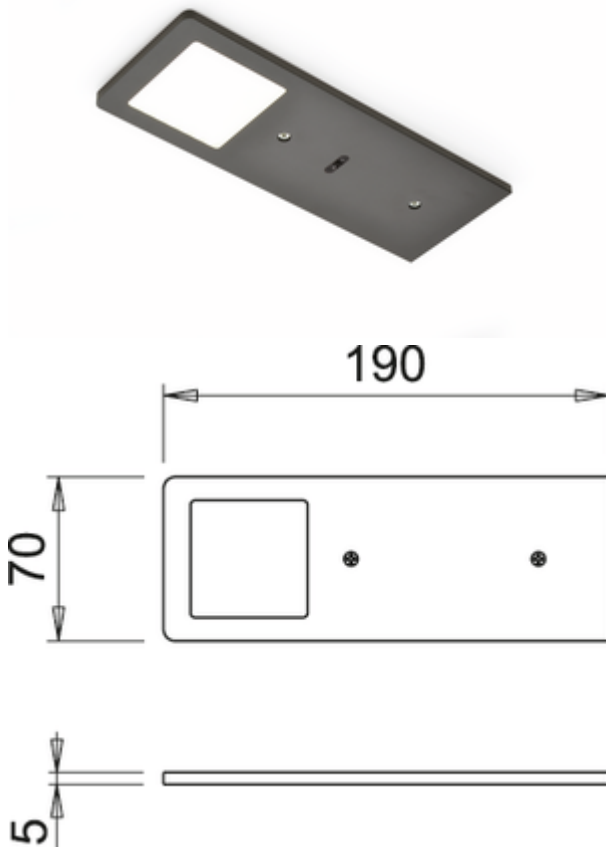

- ✓ Under-cabinet/niche light
- ✓ 3000 K warm white
- ✓ 5 watts

Lamp for mounting from below. Aluminium housing, 5 mm, illumination without visible LED points with integrated touch switch.

Individual lamp without or with LED Touch switch and dimmer (w. LED Touch s. d.)

- 5 watt, 24 V, two colour ranges: **3000 K** warm white, **3900 K** neutral white
- 65 lumen/watt
- brightness continuously dimmable using LED touch switch and dimmer
- 200 mm supply line, 2000 mm connecting line with mini-plug-in system
- additional memory function: the last setting is saved

This product contains a light source with the energy efficiency class F.

[more infos...](#)

Technical data

Article type	Luminaire	Illuminant included	Yes
Height	5 mm	Dimmer	Yes
Width	190 mm	Housing colour	black matt
Energy efficiency class	F	Colour temperature	3000 K warm white
Transformer / converter required	Yes, must be ordered separately	Type of dimming	brightness continuously dimmable
Protection class	III	Plug-in system	with mini plug-in system
Mounting/Fixing	Base unit installation (wall unit/ shelf)	Illuminant type	LED
Material housing	aluminium	Replaceable illuminant	No
Length of connection cable (secondary)	2.000 mm	Light yield	65 lumen/watt
Switch	Yes	Homogeneous light field without visible LED points	Yes
Surface/coating	matt	Touch function	Yes
Shape	angular	Design	Under-cabinet/niche light
Memory function	Yes	Dimming function (composite)	Yes, brightness continuously dimmable
Length of the supply line (primary)	150 mm	Illuminant power	5 watts