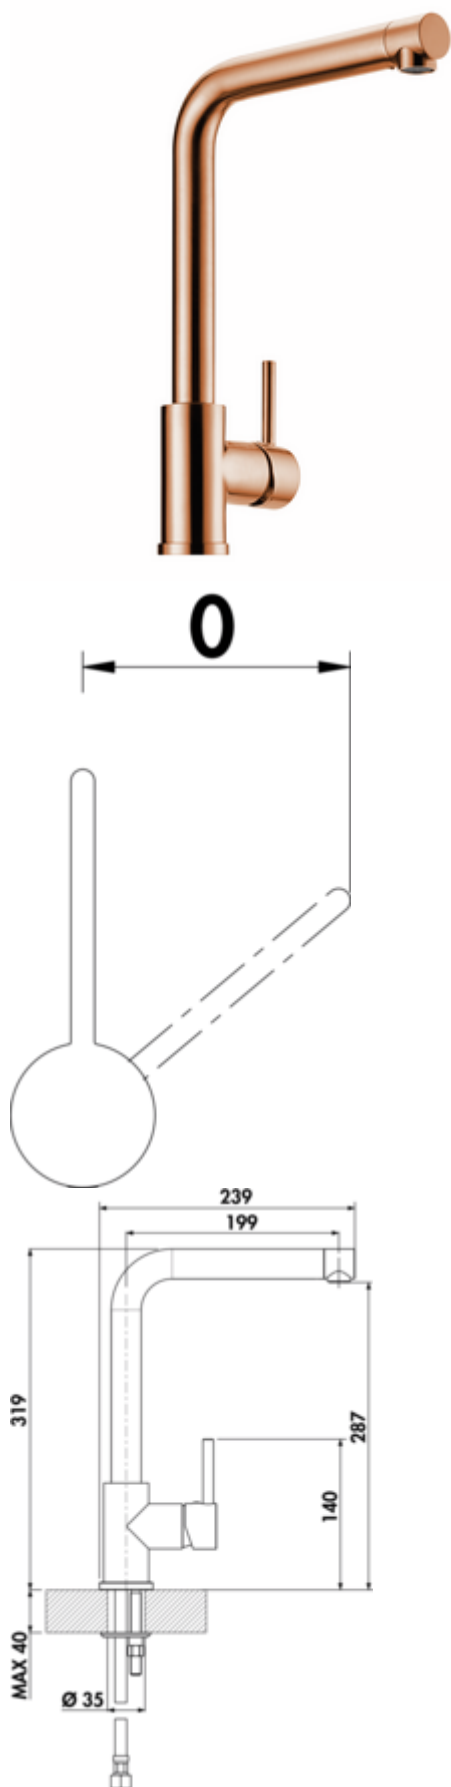

LINEA Arco 1

Product number: 5011270

Configuration: copper coloured, high pressure

Configuration options

5011250 | chrome, high pressure
5011251 | stainless steel finish, high pressure
5011254 | black matt, high pressure
5011255 | graphite, high pressure
5011257 | chrome, low pressure
5011258 | stainless steel finish, low pressure
5011259 | black matt, low pressure
5011260 | graphite, low pressure
5011270 | copper coloured, high pressure

- ✓ Sink faucet
- ✓ high pressure
- ✓ with swivelling outlet

Single lever faucet. With swivelling outlet, side lever, laminar aerator and ceramic cartridge.

- swivel range 360°
- drill Ø 35 mm
- corresponds to the German and European drinking water regulation/directive

BELGAQUA