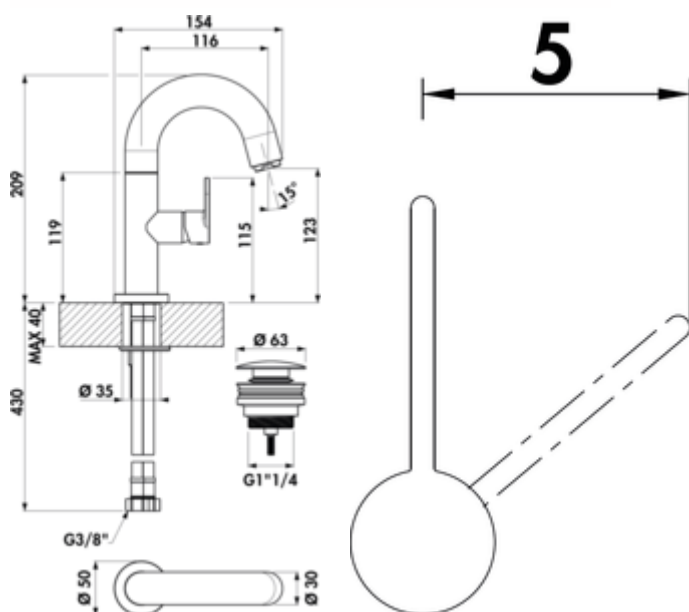

LINEA Sottile 1 bathroom

Product number: 5011294

Configuration: black matt, high pressure

Configuration options

5011293 | chrome, high pressure

5011294 | black matt, high pressure

✓ Washbasin tap

✓ high pressure

Single lever faucet. With ceramic cartridge. With drain fitting Klick-Komfort.

— swivel range 360°

— drill \varnothing 35 mm

BELGAQUA

**KERAMISCHE
DICHTUNG**

[more infos...](#)

Technical data

Article type	Washbasin tap	Surface/coating	powder coated
Brand	LINEA	Worktop thickness	40 mm
Number of handles	1	Swivel range handle	360 °
Total installation height	209 mm	Excenter fitting	With drain fitting Klick-Komfort (without spill-over)
Height	209 mm	Number of tap holes	1
Outreach	116 mm	Cartridge size	25 mm
Discharge height	123 mm	Minimum distance wall to centre tap hole	5 mm
Operating mode	Lever	Angle of inclination of aerator	15 °
Drilling diameter	35 mm	Flow rate at 3 bar (cold)	6,48 l/min
Handle position	side lever	Flow rate at 3 bar (hot)	6,65 l/min
Cartridge with ceramic sealing discs	Yes	Flow rate at 3 bar (spray mix)	8,56 l/min
Type of fitting	Single lever faucet	Connection type	G 3/8" F
Operating pressure	high pressure	Connection size	DN 15
Width	50 mm	Connection hoses	450 mm
Material	brass		