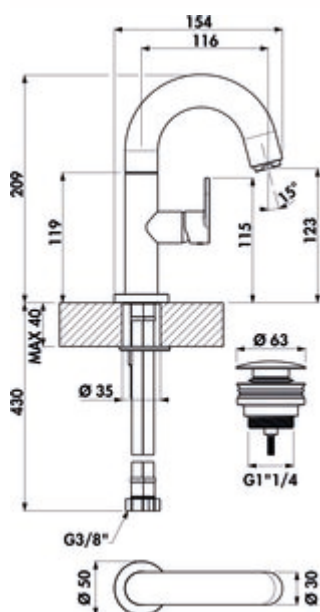

LINEA Sottile 1 bathroom

Product number: 5011294

Configuration: black matt, high pressure

Configuration options

5011293 | chrome, high pressure

5011294 | black matt, high pressure

- ✓ Washbasin tap
- ✓ high pressure

Single lever faucet. With ceramic cartridge. With drain fitting Klick-Komfort.

— swivel range 360°

— drill Ø 35 mm

BELGAQUA

[more infos...](#)

Technical data

Article type	Washbasin tap	Surface/coating	powder coated
Brand	LINEA	Worktop thickness	40 mm
Number of handles	1	Swivel range handle	360 °
Total installation height	209 mm	Excenter fitting	With drain fitting Klick-Komfort (without spill-over)
Outreach	116 mm	Number of tap holes	1
Discharge height	123 mm	Cartridge size	25 mm
Operating mode	Lever	Minimum distance wall to centre tap hole	5 mm
Drilling diameter	35 mm	Angle of inclination of aerator	15 °
Handle position	side lever	Flow rate at 3 bar (cold)	6,48 l/min
Cartridge with ceramic sealing discs	Yes	Flow rate at 3 bar (hot)	6,65 l/min
Type of fitting	Single lever faucet	Flow rate at 3 bar (spray mix)	8,56 l/min
Operating pressure	high pressure	Connection type	G 3/8" F
Width	50 mm	Connection size	DN 15
Material	brass	Connection hoses	450 mm