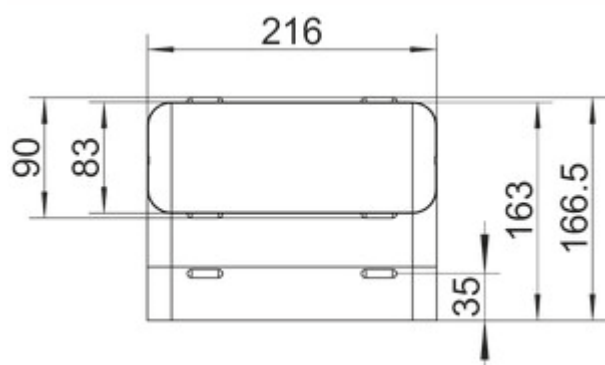

## STEEL flow SF-RBV 150 pipe bend vertical 90°

Product number: 4061013

Configuration: galvanized steel

### Configuration options

4061013 | galvanized steel

- ✓ Connecting element
- With guide vanes.
- suitable for flat ducts SF-VRO flex and SF-VRO

[more infos...](#)

### Technical data

Article type	Connecting element	Suitable for	suitable for flat ducts SF-VRO flex and SF-VRO
Brand	STEEL flow	Surface/coating	galvanised
Warranty	5-year Naber warranty (except for wear parts); the general warranty conditions of Naber GmbH apply.	Shape	angular
Width	216 mm	Outer diameter	150 mm
Material	galvanized steel	Ventilation system	COMPAIR STEEL flow® 150