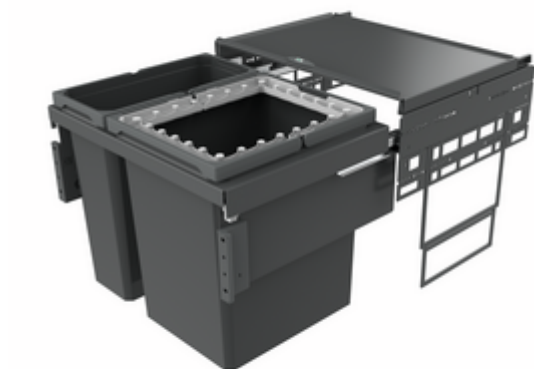

Cox[®] Base 460 R/600-2

Product number: 8013446

Configuration: anthracite, H 460 mm

Configuration options

8012446 | light grey, H 460 mm

8013446 | anthracite, H 460 mm

✓ Front pull-out system

✓ full pull-out

✓ 60 l

With pull-out complete lid.

— guide rail depth 470 mm

— waste capacity 60 (1 x 39/1 x 21) liters

— technology: full pull-out

— fitting: cabinet wall and front panel

— incl. top frame for bag attachment

— with soft retraction and damping

[more infos...](#)

Technical data

Article type	Waste collection system	Total volume	60 l
Width	600 mm	Volume/content container 1	39 l
Mounting/Fixing	cabinet wall front panel	Volume/content container 2	21 l
Cabinet width	600 mm	Soft closing	Yes
Shape	angular	Design	Front pull-out system
Material container	plastic	Volume/Content container	39/21
Cover	Yes	Retractable total cover	Yes
Lid type(s)	Complete lid	Guide rail depth	470 mm
Number of containers	2	Locking mechanism	With damper
Opening technology	full pull-out		

Accessories

8012368 Cox Cick-E[®] 600, Accessory, W 600 mm, dark grey/chrome matt

Spare Parts

8012323	Cox® system container, Single bucket, light grey, 21 liters
8012336	Cox® system container, Single bucket, light grey, 39 liters
8010146	Complete lid, Accessory, silver
8012337	Top frame, Accessory, light grey, for 18/ 29/ 39 liters