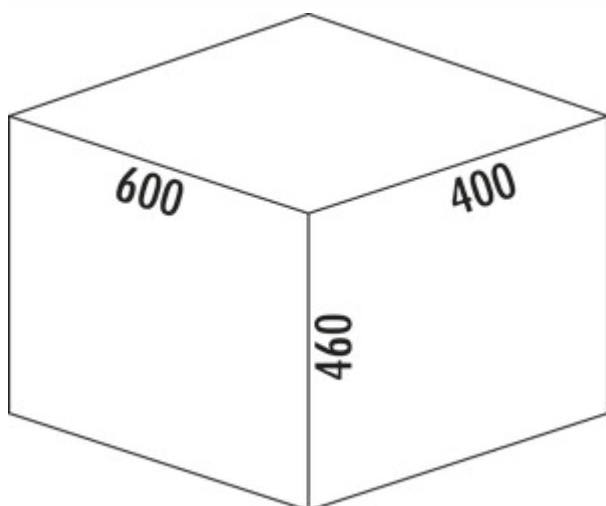

Cox[®] Base 460 R/600-2

Product number: 8013446

Configuration: anthracite, H 460 mm

Configuration options

8012446 | light grey, H 460 mm

8013446 | anthracite, H 460 mm

✓ Front pull-out system

✓ full pull-out

✓ 60 l

With pull-out complete lid.

— guide rail depth 470 mm

— waste capacity 60 (1 x 39/1 x 21) liters

— technology: full pull-out

— fitting: cabinet wall and front panel

— incl. top frame for bag attachment

— with soft retraction and damping

[more infos...](#)

Technical data

Article type	Waste collection system	Total volume	60 l
Width	600 mm	Volume/content container 1	39 l
Mounting/Fixing	cabinet wall front panel	Volume/content container 2	21 l
Cabinet width	600 mm	Soft closing	Yes
Shape	angular	Design	Front pull-out system
Material container	plastic	Volume/Content container	39/21
Cover	Yes	Retractable total cover	Yes
Lid type(s)	Complete lid	Guide rail depth	470 mm
Number of containers	2	Locking mechanism	With damper
Opening technology	full pull-out		