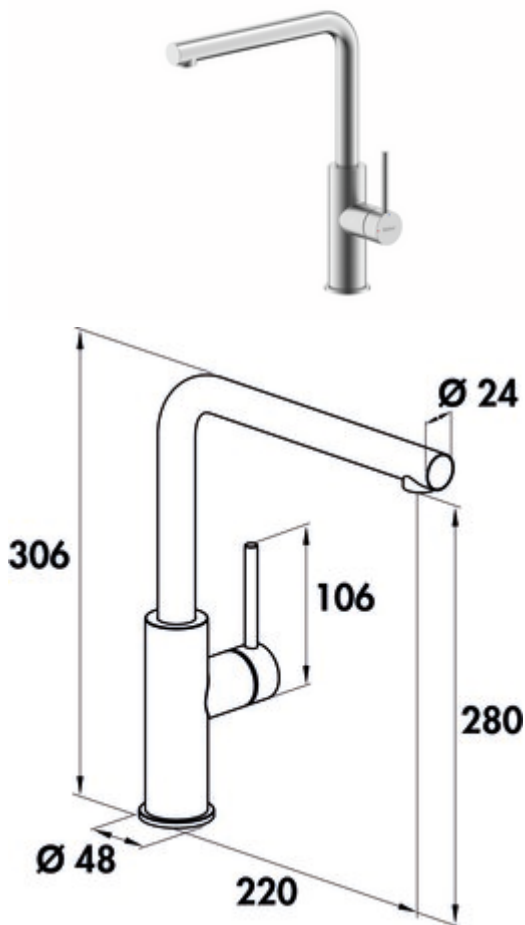

## SERVIZIO Namor® 3

Product number: 5025005

Configuration: stainless steel, with laminar aerator, high pressure

### Configuration options

- 5025005 | stainless steel, with laminar aerator, high pressure
- 5025006 | black matt, with laminar aerator, high pressure
- 5025015 | stainless steel, without laminar aerator, low pressure
- 5025016 | black matt, without laminar aerator, low pressure
- 5025044 | gunmetal, with laminar aerator, high pressure

- ✓ Sink faucet
- ✓ high pressure
- ✓ with swivelling outlet

Single lever faucet. With swivelling outlet, side lever and ceramic cartridge.

— swivel range 120°

— drill Ø 35 mm

— corresponds to the German and European drinking water regulation/directive

### Technical data

Article type	Sink faucet	Type of fitting	Single lever faucet
Brand	SERVIZIO	Operating pressure	high pressure
Number of handles	1	Width	48 mm
Total installation height	306 mm	Material	stainless steel
Outreach	220 mm	Swivel range handle	0 °
Outlet	with swivelling outlet	Cartridge size	25 mm
Discharge height	280 mm	ECO function	energy-saving cold start function
Operating mode	Lever	Max. Flow rate at 3 bar	12,5 l/min
Drilling diameter	35 mm	Flow rate at 3 bar (cold)	9,5 l/min
Handle position	side lever	Flow rate at 3 bar (hot)	9,5 l/min
Lever length	106 mm	Flow rate at 3 bar (mix)	12,5 l/min
Cartridge with ceramic sealing discs	Yes	Size laminar flow regulator	M18,5x1
Swivel range outlet	120°	Connection hoses	700 mm
Beam type	Laminar beam		