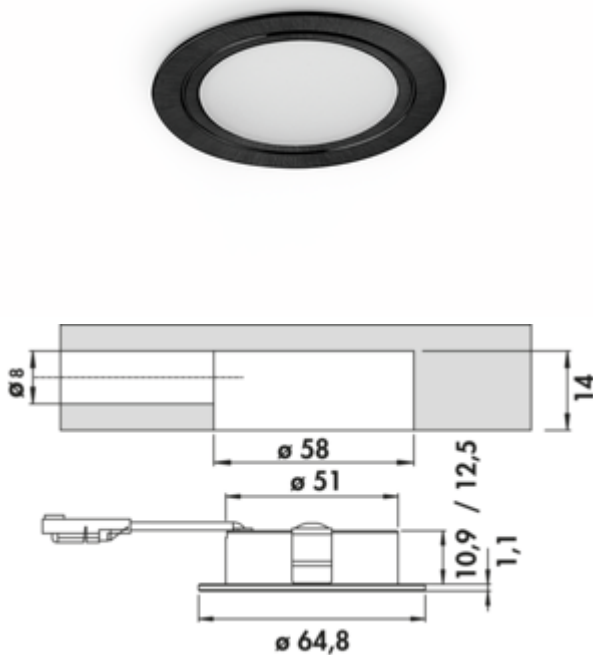

Anelli LED black matt

Product number: 7061329

Configuration: set 3, 4000 K neutral white

Configuration options

- 7061325 | single lamp without switch, 4000 K neutral white
- 7061327 | set 2, 4000 K neutral white
- 7061329 | set 3, 4000 K neutral white
- 7061331 | set 5, 4000 K neutral white
- 7063359 | single lamp without switch, 3000 K warm white
- 7063361 | set 2, 3000 K warm white
- 7063363 | set 3, 3000 K warm white
- 7063365 | set 5, 3000 K warm white

- ✓ Built-in lamp
- ✓ Surface-mounted lamp
- ✓ 4000 K neutral white

Built-in lamp. Aluminium body, illumination without visible LED points.

Individual lamp without switch

- 4 watts, 12 V, two colour areas: **4000 K** neutral white, **3000 K** warm white
- 62 lumen/watt
- 2000 mm supply line
- drill \varnothing 58 mm

[more infos...](#)

Technical data

Article type	Luminaire	Length of the supply line (primary)	2.000 mm
Height	1,1 mm	Outer diameter	64,8 mm
Drilling diameter	58 mm	Illuminant included	Yes
Width	64,8 mm	Housing colour	black matt
Energy efficiency class	F	Colour temperature	4000 K neutral white
Transformer / converter required	Yes, included	Illuminant type	LED
Protection class	III	Replaceable illuminant	No
Mounting/Fixing	Base unit installation (wall unit/shelf) installation	Light yield	62 lumen/watt
Material housing	aluminium	Connection	One-sided
Switch	No	Homogeneous light field without visible LED points	Yes
Surface/coating	matt	Design	Built-in lamp Surface-mounted lamp
Shape	round	Illuminant power	4 watts