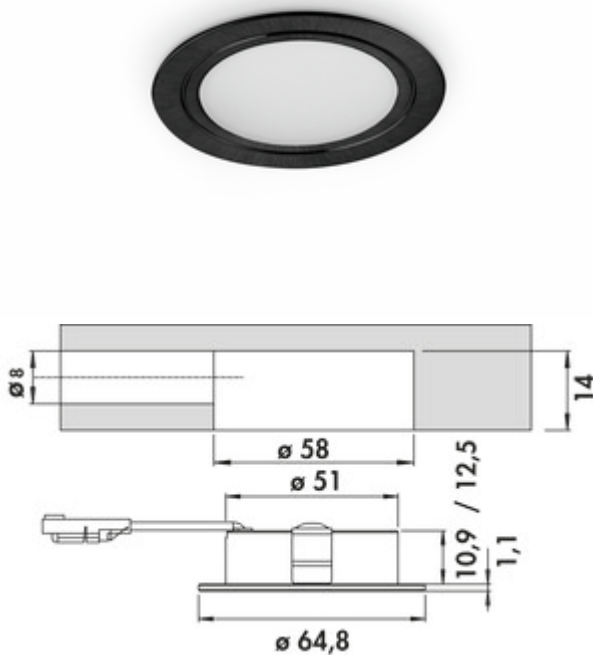

Anelli LED black matt

Product number: 7061329

Configuration: set 3, 4000 K neutral white

Configuration options

- 7061325 | single lamp without switch, 4000 K neutral white
- 7061327 | set 2, 4000 K neutral white
- 7061329 | set 3, 4000 K neutral white
- 7061331 | set 5, 4000 K neutral white
- 7063359 | single lamp without switch, 3000 K warm white
- 7063361 | set 2, 3000 K warm white
- 7063363 | set 3, 3000 K warm white
- 7063365 | set 5, 3000 K warm white

- ✓ Built-in lamp
- ✓ Surface-mounted lamp
- ✓ 4000 K neutral white

Built-in lamp. Aluminium body, illumination without visible LED points.

Individual lamp without switch

- 4 watts, 12 V, two colour areas: 4000 K neutral white, 3000 K warm white
- 62 lumen/watt
- 2000 mm supply line
- drill $\varnothing$ 58 mm

Set 2, 3, 5 without switch consisting of:

- 2, 3 or 5 individual lamps without switch (7061325/7063359)
- 1 LED converter 20 (7062309)
- may be extended to 5 lamps

This product contains a light source of energy efficiency class F.

[more infos...](#)

Technical data

Article type	Luminaire	Outer diameter	64,8 mm
Drilling diameter	58 mm	Illuminant included	Yes
Width	64,8 mm	Housing colour	black matt
Energy efficiency class	F	Colour temperature	4000 K neutral white
Transformer / converter required	Yes, included	Illuminant type	LED
Protection class	III	Replaceable illuminant	No
Mounting/Fixing	Base unit installation (wall unit/shelf) installation	Light yield	62 lumen/watt
Material housing	aluminium	Connection	One-sided
Switch	No	Homogeneous light field without visible LED points	Yes
Surface/coating	matt	Design	Built-in lamp Surface-mounted lamp
Shape	round	Illuminant power	4 watts
Length of the supply line (primary)	2.000 mm