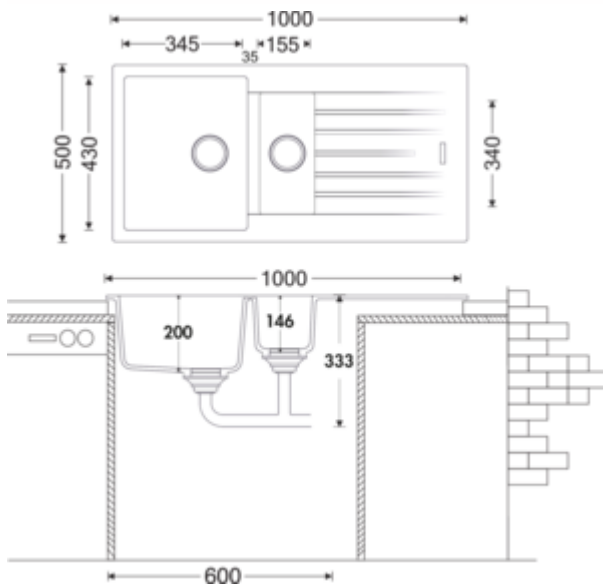

- ✓ Built-in sink
- ✓ Composite
- ✓ Eccentric set, chrome-plated

Built-in sink. Composite, with draining surface and half sink, reversible. 3½" basket strainer valve flush with rotational excenter fitting, chrome-plated. Half sink closeable.

- both sides drilled through
- suitable for worktop thicknesses from 22 mm to 44 mm
- cut-out dimensions ca. 980 x 480 mm
- **without half sink insert**
- can also be used in combination with hot water fittings (+/-100 °C)

[more infos...](#)

Technical data

Article type	Sink	Depth main sink	430 mm
Width	1.000 mm	Maximum worktop material thickness	44 mm
Material	Composite	Material thickness worktop minimum	22 mm
Cabinet width	600 mm	Number of tap holes	1
Suitable for	can also be used in combination with hot water fittings (+/-100 °C)	Armature bench	Yes
Cut-out dimension	approx. 980 x 480 mm	Number of holes	2
Excenter fitting	Eccentric set, chrome-plated	Note fitting bore	pre-drilled
Valve type	3½" basket strainer valve flush	Arrangement sinks	Reversible
Overflow	Overflow in the main basin	Number of sinks	1 main sink and 1 half sink
Installation variant	Built-in sink	Number of overflow points	1
Height half sink	146 mm	Draining board	With ribbed draining surface
Wide half sink	155 mm	Garnish actuation	Chrome-plated rotary eccentric
Deep half sink	340 mm	half sink	Yes half sink closeable without half sink insert
Main sink width	345 mm		

Installation dimensions (PDF)