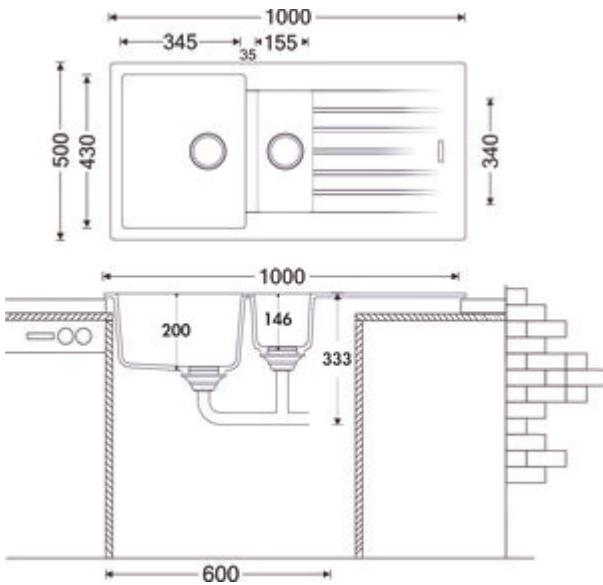

- ✓ Built-in sink
- ✓ Composite
- ✓ Eccentric set, chrome-plated

Built-in sink. Composite, with draining surface and half sink, reversible. 3½" basket strainer valve flush with rotational excenter fitting, chrome-plated. Half sink closeable.

- both sides drilled through
- suitable for worktop thicknesses from 22 mm to 44 mm
- cut-out dimensions ca. 980 x 480 mm
- without half sink insert
- can also be used in combination with hot water fittings (+/-100 °C)

[more infos...](#)

Technical data

Article type	Sink	Depth main sink	430 mm
Width	1.000 mm	Maximum worktop material thickness	44 mm
Material	Composite	Material thickness worktop minimum	22 mm
Cabinet width	600 mm	Number of tap holes	1
Suitable for	can also be used in combination with hot water fittings (+/-100 °C)	Armature bench	Yes
Cut-out dimension	approx. 980 x 480 mm	Number of holes	2
Excenter fitting	Eccentric set, chrome-plated	Note fitting bore	pre-drilled
Valve type	3½" basket strainer valve flush	Arrangement sinks	Reversible
Overflow	Overflow in the main basin	Number of sinks	1 main sink and 1 half sink
Installation variant	Built-in sink	Number of overflow points	1
Height half sink	146 mm	Draining board	With ribbed draining surface
Wide half sink	155 mm	Garnish actuation	Chrome-plated rotary eccentric
Deep half sink	340 mm	half sink	Yes half sink closeable without half sink insert
Main sink width	345 mm		

Installation dimensions (PDF)