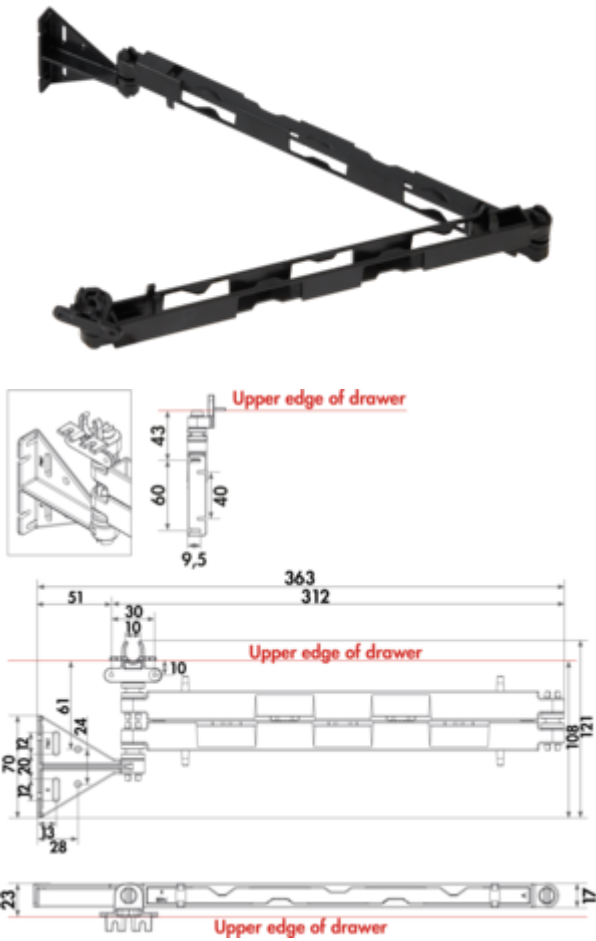

Evoline® Wing

Product number: 8031191

Configuration: without earthed plug sockets, black matt

Configuration options

8031191 | without earthed plug sockets, black matt

- ✓ angular
- ✓ black matt

Cable routing. Mounting elements for wooden and metal furniture items are included in the scope of delivery.

- L 363 mm (closed)
- D 17 mm (closed)
- Suitable for drawers from 400 mm wide and up to an pull-out length of 590 mm.

[more infos...](#)

Technical data

Article type	Cable routing	Depth folded	17 mm
Material	plastic	Number of sockets (total)	0
Suitable for	suitable for drawers from 400 mm wide and up to an pull-out length of 590 mm	Length folded	L 363 mm
Shape	angular		