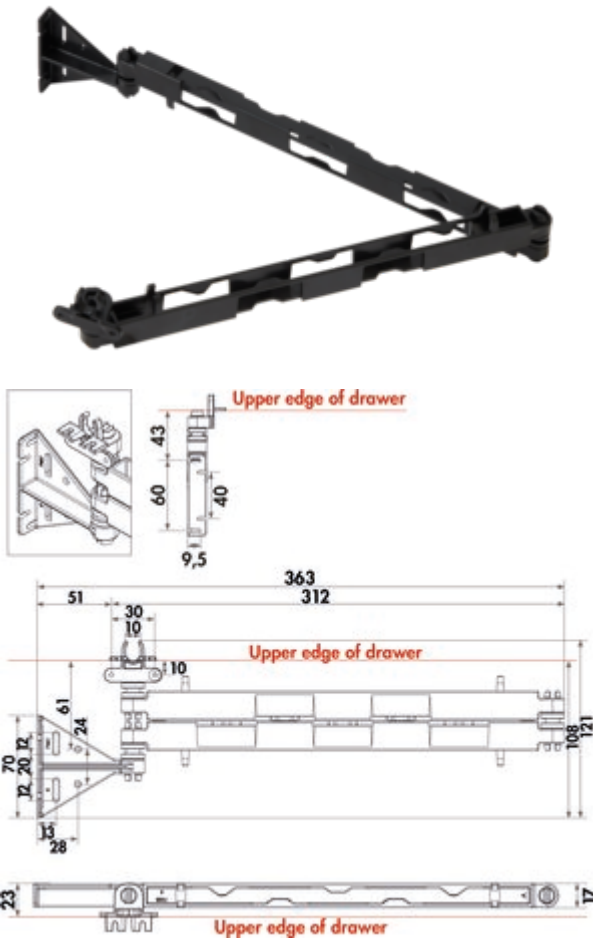

Evoline® Wing

Product number: 8031191

Configuration: without earthed plug sockets, black matt

Configuration options

8031191 | without earthed plug sockets, black matt

- ✓ angular
- ✓ black matt

Cable routing. Mounting elements for wooden and metal furniture items are included in the scope of delivery.

- L 363 mm (closed)
- D 17 mm (closed)
- Suitable for drawers from 400 mm wide and up to a pull-out length of 590 mm.

[more infos...](#)

Technical data

Article type	Cable routing	Depth folded	17 mm
Material	plastic	Number of sockets (total)	0
Suitable for	suitable for drawers from 400 mm wide and up to a pull-out length of 590 mm	Length folded	L 363 mm
Shape	angular		