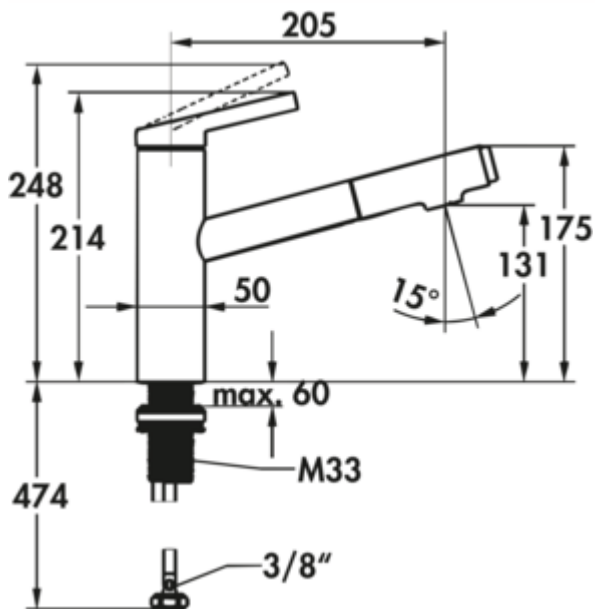

## KWC Fit 2

Product number: 5022292

Configuration: chrome, high pressure

### Configuration options

5022292 | chrome, high pressure

5022293 | black matt, high pressure

- ✓ Sink faucet
- ✓ high pressure
- ✓ with swivelling/pull-out

Single lever mixer. With **swivelling/pull-out** hose with shower head (can be switched to stream or shower) and ceramic cartridge.

- swivel range 120°
- drill Ø 35 mm
- TouchProtect: protection against burns thanks to dual-shell design
- built-in protection against backflow
- pull-out shower head, extendable up to 500 mm,
- EasyLock: simple retraction of pull-out shower head
- KWC control cartridge M 35 S (with ceramic disc technology, continuously adjustable flow rate and temperature)
- temperature limitation
- flexible connection hoses 3/8"
- QuickInstallation mounting with threaded connector M33 x 1.5 with locking screws

## Technical data

Article type	Sink faucet	Material	brass
Brand	KWC	Further	Easy Lock – simple return of the pull-out shower head
Number of handles	1	Backflow preventer	Yes
Total installation height	214 mm	Hose thread	3/8"
Height	200 mm	Worktop thickness	up to 60 mm
Outreach	205 mm	TouchProtect	Yes
Outlet	with swivelling/pull-out	Number of tap holes	1
Discharge height	131 mm	Cartridge size	M 35 S
Operating mode	Lever	Temperature limiter/scald protection	Yes
Drilling diameter	35 mm	Convertible jet/shower	Yes
Handle position	top	Extension length spout	500 mm
Cartridge with ceramic sealing discs	Yes	Angle of inclination of aerator	15 °
Swivel range outlet	120°	Temperature adjustable	Yes
Type of fitting	Single lever faucet	Type of hose shower	Integrated hose spray
Operating pressure	high pressure	Flow rate at 3 bar (cold)	6,8 l/min
Width	50 mm	Flow rate at 3 bar (spray cold)	6,5 l/min