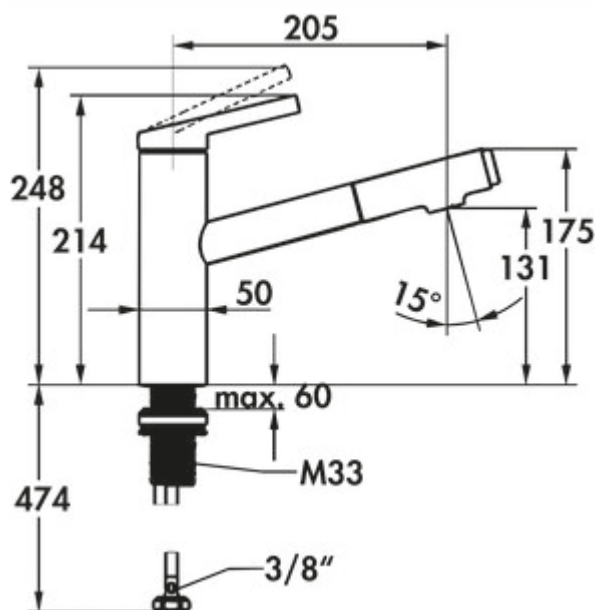

## KWC Fit 2

Product number: 5022292

Configuration: chrome, high pressure

### Configuration options

5022292 | chrome, high pressure

5022293 | black matt, high pressure

- ✓ Sink faucet
- ✓ high pressure
- ✓ with swivelling/pull-out

Single lever mixer. With swivelling/pull-out hose with shower head (can be switched to stream or shower) and ceramic cartridge.

- swivel range 120°
- drill  $\varnothing$  35 mm
- TouchProtect: protection against burns thanks to dual-shell design
- built-in protection against backflow
- pull-out shower head, extendable up to 500 mm,
- EasyLock: simple retraction of pull-out shower head
- KWC control cartridge M 35 S (with ceramic disc technology, continuously adjustable flow rate and temperature)
- temperature limitation
- flexible connection hoses 3/8"
- QuickInstallation mounting with threaded connector M33 x 1.5 with locking screws

## Technical data

Article type	Sink faucet	Further	Easy Lock – simple return of the pull-out shower head
Brand	KWC	Backflow preventer	Yes
Number of handles	1	Hose thread	3/8"
Total installation height	214 mm	Worktop thickness	up to 60 mm
Outreach	205 mm	TouchProtect	Yes
Outlet	with swivelling/pull-out	Number of tap holes	1
Discharge height	131 mm	Cartridge size	M 35 S
Operating mode	Lever	Temperature limiter/scald protection	Yes
Drilling diameter	35 mm	Convertible jet/shower	Yes
Handle position	top	Extension length spout	500 mm
Cartridge with ceramic sealing discs	Yes	Angle of inclination of aerator	15 °
Swivel range outlet	120°	Temperature adjustable	Yes
Type of fitting	Single lever faucet	Type of hose shower	Integrated hose spray
Operating pressure	high pressure	Flow rate at 3 bar (cold)	6,8 l/min
Width	50 mm	Flow rate at 3 bar (spray cold)	6,5 l/min
Material	brass		