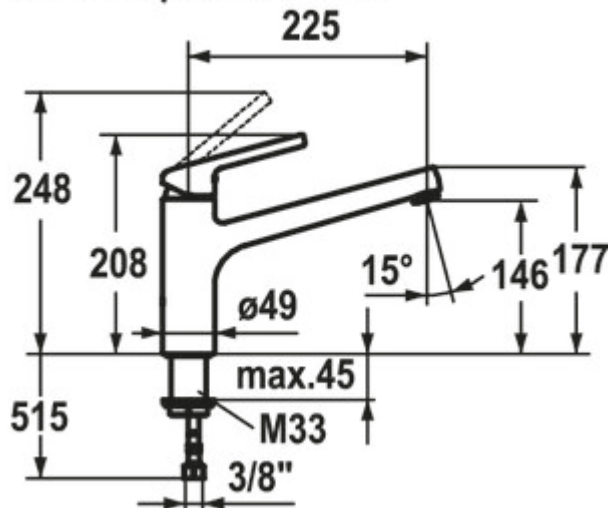

## KWC Luna E1

Product number: 5022237

Configuration: chrome, high pressure

### Configuration options

5022220 | stainless steel, high pressure

5022237 | chrome, high pressure

5022240 | chrome, low pressure

5022244 | black matt, high pressure

- ✓ Sink faucet
- ✓ high pressure
- ✓ with swivelling outlet

Single lever faucet. With swivelling outlet and ceramic cartridge.

— swivel range 160°

— drill Ø 35 mm

chrome/black mat

[more infos...](#)

### Technical data

Article type	Sink faucet	Cartridge with ceramic sealing discs	Yes
Brand	KWC	Swivel range outlet	160°
Number of handles	1	Type of fitting	Single lever faucet
Total installation height	208 mm	Operating pressure	high pressure
Outreach	225 mm	Width	49 mm
Outlet	with swivelling outlet	Material	brass
Discharge height	146 mm	Worktop thickness	45 mm
Operating mode	Lever	Number of tap holes	1
Drilling diameter	35 mm	Angle of inclination of aerator	15 °
Handle position	top	Temperature adjustable	Yes