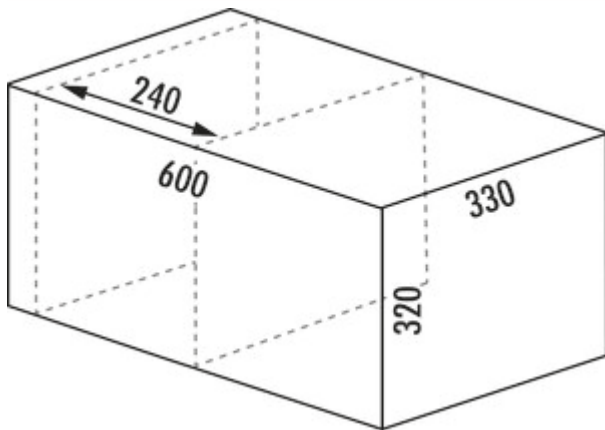

WESCO® Pullboy Soft Fusion® 320 K/600-2

Product number: 8011733

Configuration: anthracite, installation on the right

Configuration options

8011733 | anthracite, installation on the right

- ✓ Front pull-out system
- ✓ 16 l
- ✓ Number of containers: 2
 - waste system with soft closing and damping
 - waste volume 16 (2 x 8) litres
 - incl. single lid
 - dimensions: 320 x 562 x 330 mm (H x W x D)
 - installation: side wall mounting with front panel
 - for 16/19 mm side walls
 - suitable for a reservoir with a width of 240 mm

[more infos...](#)

Technical data

Article type	Waste collection system	Number of containers	2
Brand	WESCO®	Total volume	16 l
Width	562 mm	Volume/content container 1	8 l
Properties	flexible space saving	Volume/content container 2	8 l
Mounting/Fixing	front panel side wall	Soft closing	Yes
Cabinet width	600 mm	Colour guide	orion grey
Suitable for	suitable for a reservoir with a width of 240 mm	Colour container lid	orion grey
Shape	angular	Design	Front pull-out system
Frame colour	orion grey	Volume/Content container	8/8
For sidewall thickness	16/19 mm	Guide rail depth	420 mm
Material container	plastic	Single bucket can be removed	Yes
Cover	Yes	Locking mechanism	With damper
Lid type(s)	Closing-lid		

Recommendations

8011798	Pullboy Soft Fusion® lid system, Waste collection system, anthracite, H 342 mm
8011799	Pullboy Soft Fusion® lid system, Waste collection system, anthracite, H 492 mm