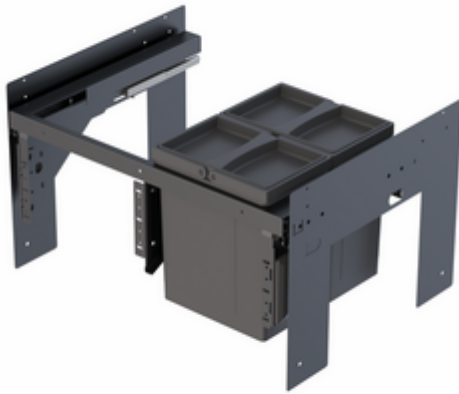

WESCO® Pullboy Soft Fusion® 320 K/600-2

Product number: 8011733

Configuration: anthracite, installation on the right

Configuration options

8011733 | anthracite, installation on the right

- ✓ Front pull-out system
- ✓ 16 l
- ✓ Number of containers: 2
 - waste system with soft closing and damping
 - waste volume 16 (2 x 8) litres
 - incl. single lid
 - dimensions: 320 x 562 x 330 mm (H x W x D)
 - installation: side wall mounting with front panel
 - for 16/19 mm side walls
 - suitable for a reservoir with a width of 240 mm

[more infos...](#)

Technical data

Article type	Waste collection system	Number of containers	2
Brand	WESCO®	Total volume	16 l
Width	562 mm	Volume/content container 1	8 l
Properties	flexible space saving	Volume/content container 2	8 l
Mounting/Fixing	front panel side wall	Soft closing	Yes
Cabinet width	600 mm	Colour guide	orion grey
Suitable for	suitable for a reservoir with a width of 240 mm	Colour container lid	orion grey
Shape	angular	Design	Front pull-out system
Frame colour	orion grey	Volume/Content container	8/8
For sidewall thickness	16/19 mm	Guide rail depth	420 mm
Material container	plastic	Single bucket can be removed	Yes
Cover	Yes	Locking mechanism	With damper
Lid type(s)	Closing-lid		

Recommendations

8011798	Pullboy Soft Fusion® lid system, Waste collection system, anthracite, H 342 mm
8011799	Pullboy Soft Fusion® lid system, Waste collection system, anthracite, H 492 mm