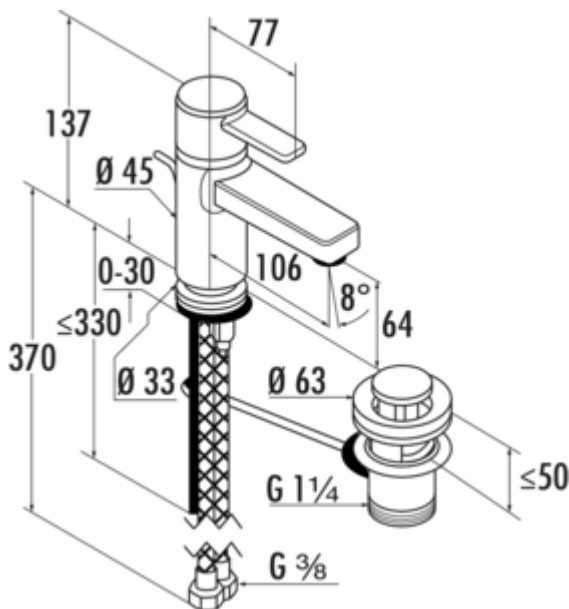

Kludi Zenta bathroom

Product number: 5023080

Configuration: chrome, high pressure

Configuration options

5023080 | chrome, high pressure

- ✓ Washbasin tap
- ✓ high pressure

Single lever faucet. With pop-up rod waste fitting 1¼", ceramic cartridge and moveable aerator s-pointer.

— drill Ø 33 mm

[more infos...](#)

Technical data

Article type	Washbasin tap	Cartridge with ceramic sealing discs	Yes
Brand	Kludi	Type of fitting	Single lever faucet
Number of handles	1	Operating pressure	high pressure
Total installation height	137 mm	Width	45 mm
Height	137 mm	Hose thread	3/8"
Outreach	106 mm	Worktop thickness	30 mm
Discharge height	64 mm	Excenter fitting	With pop-up rod waste fitting 1¼"
Operating mode	Lever	Number of tap holes	1
Drilling diameter	33 mm	Moveable aerator	Yes
Handle position	top	Angle of inclination of aerator	8 °
Lever length	77 mm	Max. Flow rate at 3 bar	7 l/min