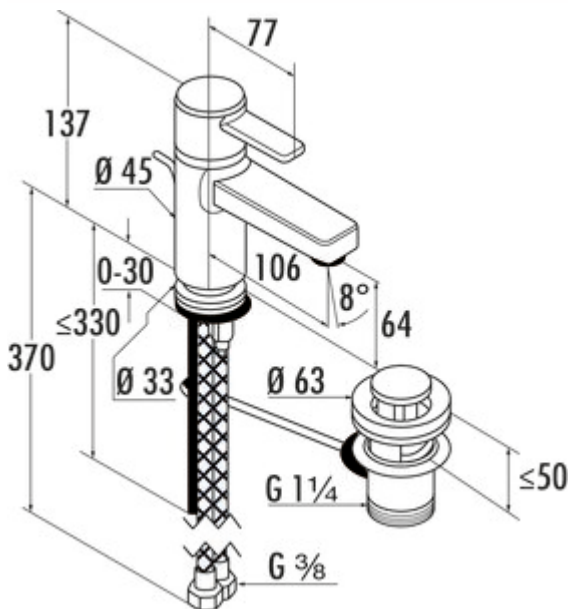

Kludi Zenta bathroom

Product number: 5023080

Configuration: chrome, high pressure

Configuration options

5023080 | chrome, high pressure

- ✓ Washbasin tap
- ✓ high pressure

Single lever faucet. With pop-up rod waste fitting 1¼", ceramic cartridge and moveable aerator s-pointer.

— drill Ø 33 mm

[more infos...](#)

Technical data

Article type	Washbasin tap	Type of fitting	Single lever faucet
Brand	Kludi	Operating pressure	high pressure
Number of handles	1	Width	45 mm
Total installation height	137 mm	Hose thread	3/8"
Outreach	106 mm	Worktop thickness	30 mm
Discharge height	64 mm	Excenter fitting	With pop-up rod waste fitting 1¼"
Operating mode	Lever	Number of tap holes	1
Drilling diameter	33 mm	Moveable aerator	Yes
Handle position	top	Angle of inclination of aerator	8 °
Lever length	77 mm	Max. Flow rate at 3 bar	7 l/min
Cartridge with ceramic sealing discs	Yes		

Accessories

5031020	Spacer disk, Accessory, white
5031005	Dirt Filter Ecco 1, 3/8", chrome