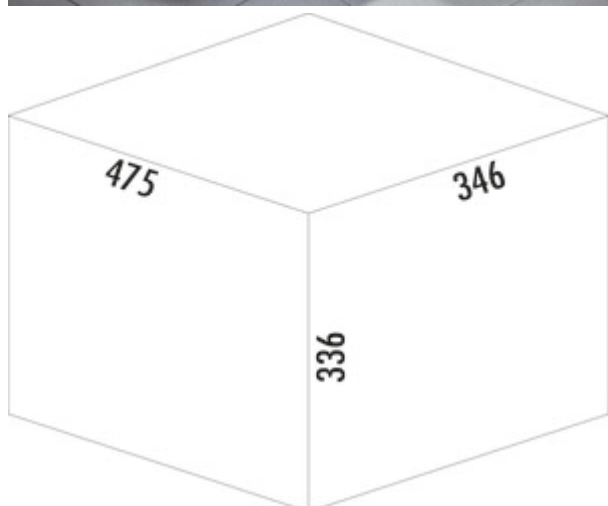

Tandem 4

Product number: 8011157

Configuration: light grey

Configuration options

8011157 | light grey

- ✓ Pull-out technology for rotating doors
- ✓ full pull-out
- ✓ 36 l
- waste capacity 36 (2 x 18) liters
- technology: full pull-out
- fitting: cabinet bottom
- the ideal space saver with an installation height of only 336 mm

[more infos...](#)

Technical data

Article type	Waste collection system	Lid type(s)	Complete lid
Width	346 mm	Number of containers	2
Mounting/Fixing	cabinet bottom	Opening technology	full pull-out
Cabinet width	400 mm	Total volume	36 l
Shape	angular	Volume/content container 1	18 l
Material lid	plastic	Volume/content container 2	18 l
Material container	plastic	Colour guide	silver
Colour total cover	light grey	Design	Pull-out technology for rotating doors
Cover	Yes	Volume/Content container	18/18

Spare Parts

8010142	Replacement container, Single bucket, light grey, 18 liters
8010144	Complete lid, Accessory, light grey