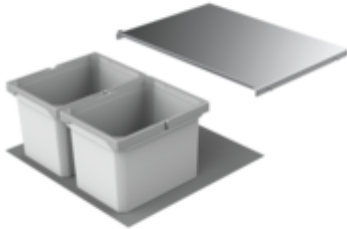

## Cox® Box 235 K/600-2

Product number: 8012450

Configuration: without bio lid, light grey

### Configuration options

8012450 | without bio lid, light grey

8012451 | with bio lid, light grey

✓ Existing pull-outs

✓ full pull-out

✓ 20 l

For installation on existing pull-outs. With non-slip inlay mat and fixed complete lid.

— waste capacity 20 (2 x 10) liters

— bucket height 216 mm

— total height 235 mm

— The total lid can be mounted behind the top front to save space.

[more infos...](#)

### Technical data

Article type	Waste collection system	Number of containers	2
Width	600 mm	Opening technology	full pull-out
Mounting/Fixing	on existing pull-outs	Total volume	20 l
Cabinet width	600 mm	Volume/content container 1	10 l
Shape	angular	Volume/content container 2	10 l
More parts	non-slip inlay mat	Design	Existing pull-outs
Material lid	metal	Volume/Content container	10/10
Material container	plastic	Organic lid	No
Colour total cover	silver	Retractable total cover	No
Cover	Yes	Bucket height	216 mm
Lid type(s)	Complete lid		