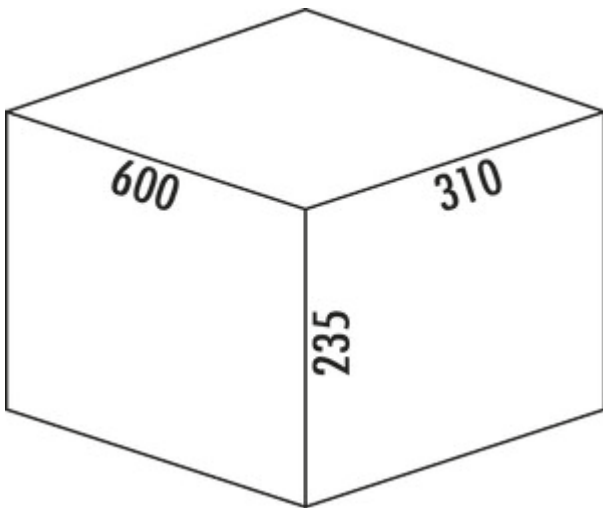

## Cox® Box 235 K/600-2

Product number: 8012450

Configuration: without bio lid, light grey

### Configuration options

8012450 | without bio lid, light grey

8012451 | with bio lid, light grey

✓ Existing pull-outs

✓ full pull-out

✓ 20 l

For installation on existing pull-outs. With non-slip inlay mat and fixed complete lid.

— waste capacity 20 (2 x 10) liters

— bucket height 216 mm

— total height 235 mm

— The total lid can be mounted behind the top front to save space.

[more infos...](#)

### Technical data

Article type	Waste collection system	Number of containers	2
Width	600 mm	Opening technology	full pull-out
Mounting/Fixing	on existing pull-outs	Total volume	20 l
Cabinet width	600 mm	Volume/content container 1	10 l
Shape	angular	Volume/content container 2	10 l
More parts	non-slip inlay mat	Design	Existing pull-outs
Material lid	metal	Volume/Content container	10/10
Material container	plastic	Organic lid	No
Colour total cover	silver	Retractable total cover	No
Cover	Yes	Bucket height	216 mm
Lid type(s)	Complete lid		