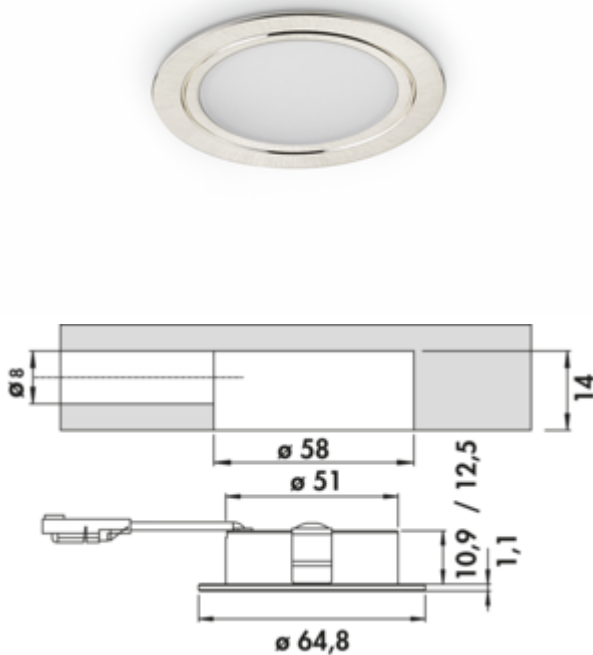

## Anelli LED stainless steel coloured

Product number: 7061324

Configuration: single lamp without switch, 4000 K neutral white

### Configuration options

- 7061324 | single lamp without switch, 4000 K neutral white
- 7061326 | set 2, 4000 K neutral white
- 7061328 | set 3, 4000 K neutral white
- 7061330 | set 5, 4000 K neutral white
- 7063358 | single lamp without switch, 3000 K warm white
- 7063360 | set 2, 3000 K warm white
- 7063362 | set 3, 3000 K warm white
- 7063364 | set 5, 3000 K warm white

- ✓ Built-in lamp
- ✓ Surface-mounted lamp
- ✓ 4000 K neutral white

Built-in lamp. Aluminium body, illumination without visible LED points.

### Technical data

Article type	Luminaire	Outer diameter	64,8 mm
Height	1,1 mm	Illuminant included	Yes
Drilling diameter	58 mm	Housing colour	stainless-steel coloured
Width	64,8 mm	Colour temperature	4000 K neutral white
Energy efficiency class	F	Illuminant type	LED
Transformer / converter required	Yes, must be ordered separately	Replaceable illuminant	No
Protection class	III	Light yield	62 lumen/watt
Mounting/Fixing	Base unit installation (wall unit/shelf) installation	Connection	One-sided
Material housing	aluminium	Homogeneous light field without visible LED points	Yes
Switch	No	Design	Built-in lamp Surface-mounted lamp
Shape	round	Illuminant power	4 watts
Length of the supply line (primary)	2.000 mm		