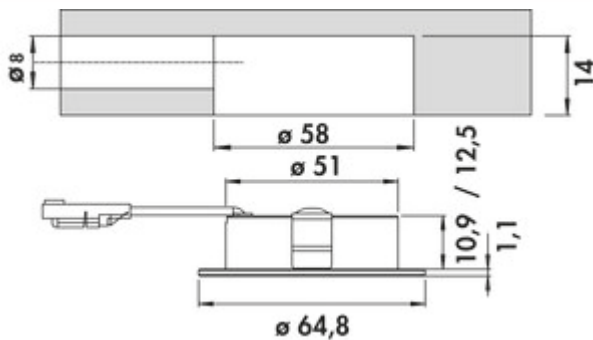

Anelli LED stainless steel coloured

Product number: 7061324

Configuration: single lamp without switch, 4000 K neutral white

Configuration options

- 7061324 | single lamp without switch, 4000 K neutral white
- 7061326 | set 2, 4000 K neutral white
- 7061328 | set 3, 4000 K neutral white
- 7061330 | set 5, 4000 K neutral white
- 7063358 | single lamp without switch, 3000 K warm white
- 7063360 | set 2, 3000 K warm white
- 7063362 | set 3, 3000 K warm white
- 7063364 | set 5, 3000 K warm white

- ✓ Built-in lamp
- ✓ Surface-mounted lamp
- ✓ 4000 K neutral white

Built-in lamp. Aluminium body, illumination without visible LED points.

Individual lamp without switch

- 4 watts, 12 V, two colour areas: 4000 K neutral white, 3000 K warm white
- 62 lumen/watt
- 2000 mm supply line
- drill \varnothing 58 mm

[more infos...](#)

Technical data

Article type	Luminaire	Outer diameter	64,8 mm
Drilling diameter	58 mm	Illuminant included	Yes
Width	64,8 mm	Housing colour	stainless-steel coloured
Energy efficiency class	F	Colour temperature	4000 K neutral white
Transformer / converter required	Yes, must be ordered separately	Illuminant type	LED
Protection class	III	Replaceable illuminant	No
Mounting/Fixing	Base unit installation (wall unit/shelf) installation	Light yield	62 lumen/watt
Material housing	aluminium	Connection	One-sided
Switch	No	Homogeneous light field without visible LED points	Yes
Shape	round	Design	Built-in lamp Surface-mounted lamp
Length of the supply line (primary)	2.000 mm	Illuminant power	4 watts