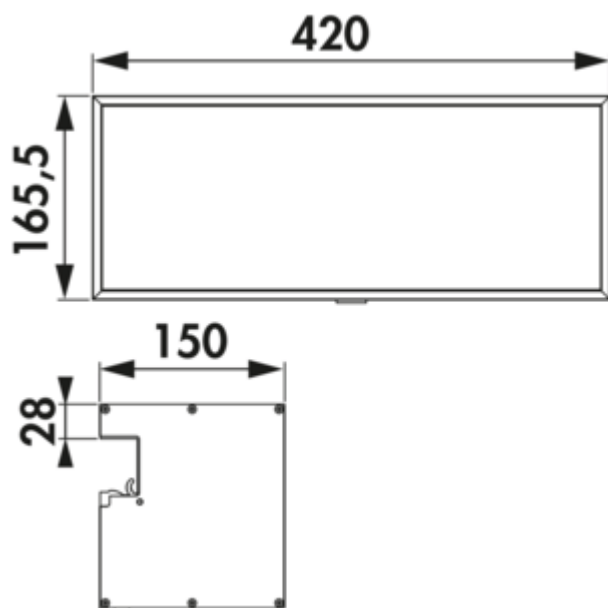

### Configuration options

7062454 | black

✓ Accessory

✓ Material: stainless steel

LED convertor, mains connection or distributor can be installed invisibly in the box.

- high-quality aluminium design
- installation directly on the profile
- cavity for the concealed installation of drivers, distributors, etc.
- magnetic rear wall
- incl. 5 magnets and 5 magnetic hooks
- 165.5 x 420 x 150 mm (H x W x D)

### Technical data

Article type	Accessory	Material	stainless steel
Height	165,5 mm	Field of use & application	Inside
Width	420 mm		