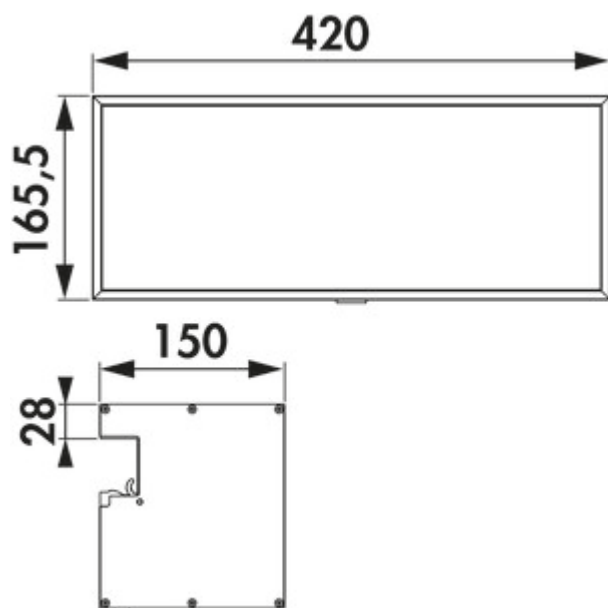

Lucento distribution box

Product number: 7062454

Configuration: black

Configuration options

7062454 | black

✓ Accessory

✓ Material: stainless steel

LED convertor, mains connection or distributor can be installed invisibly in the box.

- high-quality aluminium design
- installation directly on the profile
- cavity for the concealed installation of drivers, distributors, etc.
- magnetic rear wall
- incl. 5 magnets and 5 magnetic hooks
- 165.5 x 420 x 150 mm (H x W x D)

[more infos...](#)

Technical data

Article type	Accessory	Material	stainless steel
Warranty	2-year Naber warranty (except for wear parts); the general warranty conditions of Naber GmbH apply.	Field of use & application	Inside
Width	420 mm		