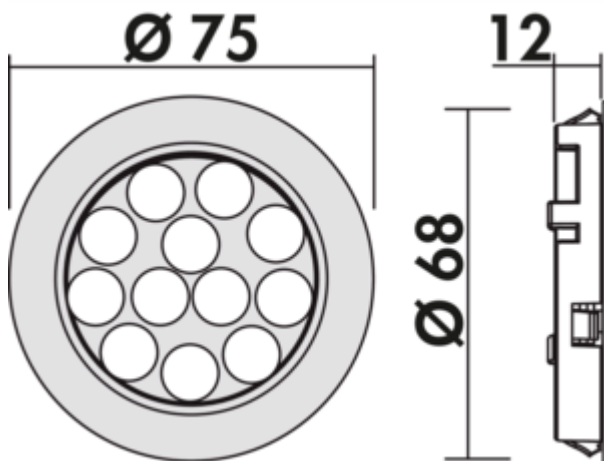

Nova Plus colour change LED

Product number: 7061334

Configuration: single lamp without switch, LIC/MEC LED system compatible, stainless steel col.

Configuration options

7061334 | single lamp without switch, LIC/MEC LED system compatible, stainless steel col.

✓ Surface-mounted lamp

✓ Built-in lamp

✓ 2700 K warm white to 6500 K cold white

Surface mounted lamp, built-in lamp, ceiling light. Plastic body, round, with Power LEDs.

By removing the spacer ring, it can also be used as a built-in lamp.

Individual lamp without switch

- 3 watts, 12 V
- continuous control of the light colour from 2700 K warm white to 6500 K cold white
- memory function: the last setting is stored
- dimmer function: brightness continuously dimmable
- max. 87 lumen/watt at 6500 K cold white
- 2000 mm supply line with mini-plug-in system
- drill Ø 68 mm, installation depth 12 mm

This product contains a light source of energy efficiency class G.

Weitere Informationen zum LIC LED-System

[more infos...](#)

Technical data

Article type	Luminaire	Illuminant included	Yes
Drilling diameter	68 mm	Dimmer	Yes
Width	75 mm	Housing colour	stainless-steel coloured
Energy efficiency class	G	Colour temperature	2700 K warm white to 6500 K cold white
Transformer / converter required	Yes, must be ordered separately	Colour temperature adjustable	stepless
Mounting/Fixing	Base unit installation (wall unit/shelf) installation surface mounting Ceiling mounting	Type of dimming	brightness continuously dimmable
Material housing	plastic	LIC system compatible	Yes
Certification	CE F-sign MM sign	Plug-in system	with mini plug-in system
Switch	No	Illuminant type	LED
Shape	round	Replaceable illuminant	No
Memory function	Yes	Light yield	max. 87 lumen/watt at 6500 K cold white
Length of the supply line (primary)	2.000 mm	Design	Surface-mounted lamp Built-in lamp
Outer diameter	75 mm	Dimming function (composite)	Yes, brightness continuously dimmable
Installation depth	12 mm	Illuminant power	3 watts