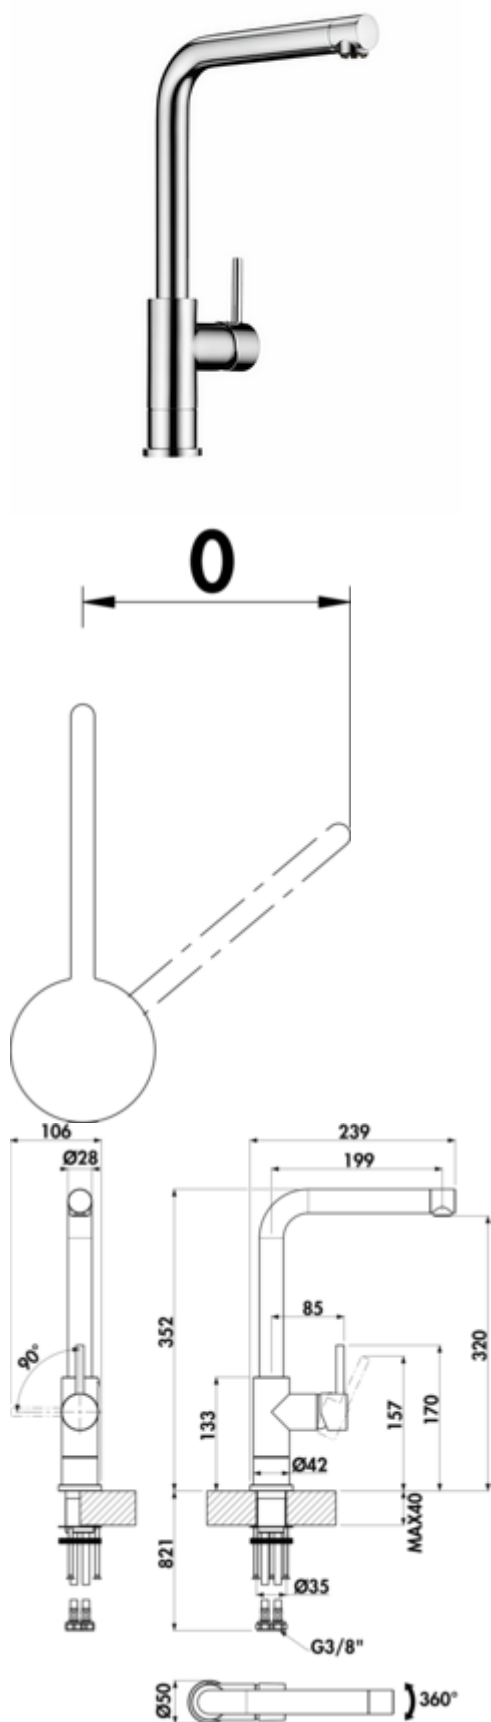

LINEA Arco 5 window fitting

Product number: 5011333

Configuration: chrome, low pressure

Configuration options

- 5011330 | chrome, high pressure
- 5011331 | stainless steel finish, high pressure
- 5011332 | black matt, high pressure
- 5011333 | chrome, low pressure
- 5011334 | stainless steel finish, low pressure
- 5011335 | black matt, low pressure

- ✓ Sink faucet
- ✓ low pressure
- ✓ with swivelling outlet

Single lever mixer. With swivelling outlet, laminar aerator and ceramic cartridge.

- height when tilted only 45 mm
- swivel range 360°
- drill Ø 35 mm

BELGAQUA

[more infos...](#)

Technical data

Article type	Sink faucet	Type of fitting	Single lever faucet
Brand	LINEA	Operating pressure	low pressure
Number of handles	1	Width	239 mm
Total installation height	352 mm	Material	brass
Height	352 mm	Worktop thickness	40 mm
Outreach	199 mm	Window fitting	Yes
Outlet	with swivelling outlet	Number of tap holes	1
Discharge height	320 mm	Cartridge size	35 mm
Operating mode	Lever	Height tilted	45 mm
Drilling diameter	35 mm	Connection type	G 3/8" F
Handle position	side lever	Connection size	DN 15
Cartridge with ceramic sealing discs	Yes	Connection hoses	900 mm
Swivel range outlet	360°		