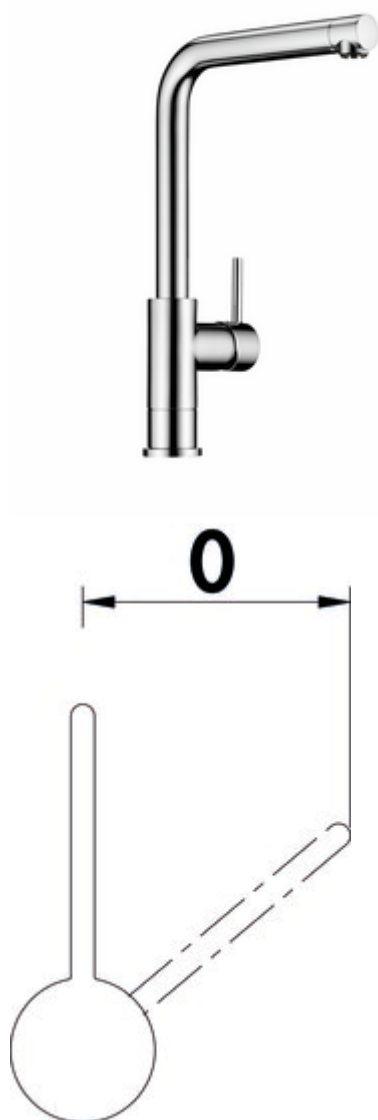

LINEA Arco 5 window fitting

Product number: 5011333

Configuration: chrome, low pressure

Configuration options

5011330 | chrome, high pressure

5011331 | stainless steel finish, high pressure

5011332 | black matt, high pressure

5011333 | chrome, low pressure

5011334 | stainless steel finish, low pressure

5011335 | black matt, low pressure

- ✓ Sink faucet
- ✓ low pressure
- ✓ Swivelling

Single lever mixer. With swivelling outlet, laminar aerator and ceramic cartridge.

— height when tilted only 45 mm

— swivel range 360°

— drill Ø 35 mm

BELGAQUA

[more infos...](#)

Technical data

Article type	Sink faucet	Kundendienst	Your claim to customer service during the warranty period will be settled individually by agreement.
Brand	LINEA	Type of fitting	Single lever faucet
Number of handles	1	Operating pressure	low pressure
Total installation height	352 mm	Width	239 mm
Outreach	199 mm	Material	brass
Outlet	Swivelling	Worktop thickness	40 mm
Discharge height	320 mm	Window fitting	Yes
Operating mode	Lever	Number of tap holes	1
Drilling diameter	35 mm	Cartridge size	35 mm
Handle position	right	Height tilted	45 mm
Warranty	2-year Naber warranty (except for wear parts); the general warranty conditions of Naber GmbH apply.	Connection type	G 3/8" F
Cartridge with ceramic sealing discs	Yes	Connection size	DN 15
Swivel range outlet	360°	Connection hoses	900 mm