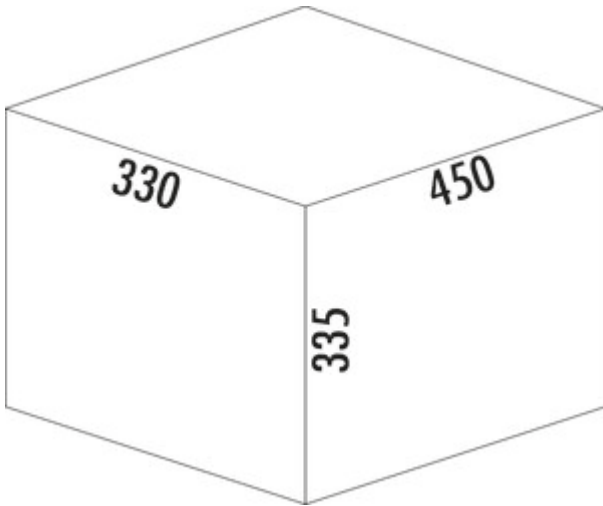

## WESCO® Pullboy Soft Comfort® 335 K/450-2

Product number: 8011122

Configuration: anthracite

### Configuration options

8011122 | anthracite

- ✓ Front pull-out system
- ✓ full pull-out
- ✓ 22 l

With a fixed lid. Incl. pull-out locking pins.

- waste volume 22 (2 x 11) litres
- dimensions: 335 x 412 x 330 mm (H x W x D)
- installation: side wall mounting with front panel
- waste system with soft retraction and damping
- for 16/19 mm side walls

### Technical data

Article type	Waste collection system	Cover	Yes
Brand	WESCO®	Lid type(s)	Complete lid
Width	412 mm	Number of containers	2
Material	plastic	Opening technology	full pull-out
Mounting/Fixing	side wall front panel Comfort Plus metal installation template	Total volume	22 l
Further	incl. pull-out locking pins	Volume/content container 1	11 l
Cabinet width	450 mm	Volume/content container 2	11 l
Shape	angular	Soft closing	Yes
Carrying capacity	max. 30 kg	Design	Front pull-out system
Frame colour	anthracite	Volume/Content container	11/11
For sidewall thickness	16/19 mm	Guide rail depth	420 mm
Colour total cover	anthracite	Locking mechanism	With damper