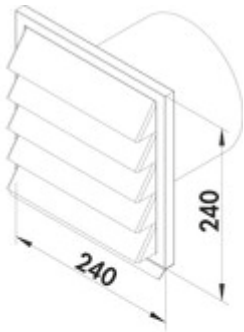

E-Jal 180 external blind

Product number: 4022030

Configuration: Ø 180 mm, stainless steel

Configuration options

4022030 | Ø 180 mm, stainless steel

✓ External blind

240 x 240 mm with backpressure shutter for connection to round pipe.

— connector depth 145 mm

[more infos...](#)

Technical data

Article type	External blind	Connection diameter	180 mm
Width	240 mm	Blind version	with backpressure shutter for connection to round pipe
Material	stainless steel	System dimension	150
Certification	stainless	Output drive	round
Shape	angular	Ventilation system	COMPAIR flow 150
Support depth	141 mm		