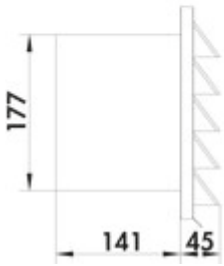

E-Jal 180 external blind

Product number: 4022030

Configuration: Ø 180 mm, stainless steel

Configuration options

4022030 | Ø 180 mm, stainless steel

✓ External blind

240 x 240 mm with backpressure shutter for connection to round pipe.

— connector depth 145 mm

[more infos...](#)

Technical data

Article type	External blind	Connection diameter	180 mm
Width	240 mm	Blind version	with backpressure shutter for connection to round pipe
Material	stainless steel	System dimension	150
Certification	stainless	Output drive	round
Shape	angular	Ventilation system	COMPAIR flow 150
Support depth	141 mm		