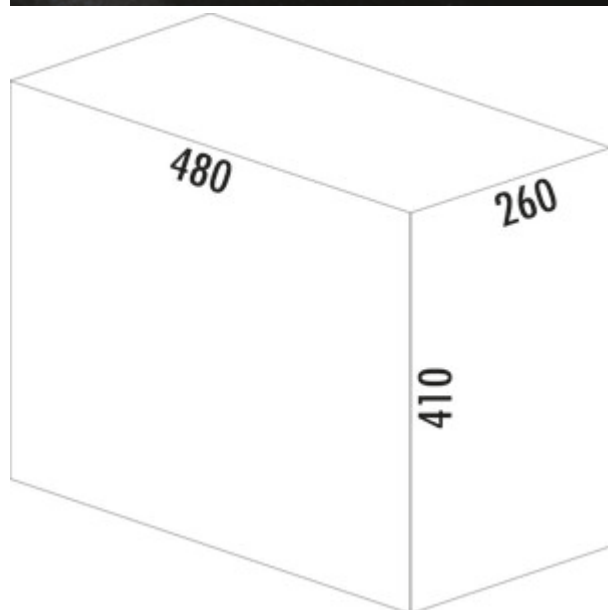

WESCO® Traditionline Double-Boy® 410 S/ 300-2

Product number: 8011112
Configuration: aluminium grey

Configuration options

8011112 | aluminium grey

- ✓ Pull-out technology for rotating doors
- ✓ full pull-out
- ✓ 30 l
- waste capacity 30 (1 x 20/1 x 10) liters
- technology: full pull-out
- fitting: cabinet bottom

[more infos...](#)

Technical data

Article type	Waste collection system	Cover	Yes
Brand	WESCO®	Lid type(s)	Complete lid
Width	260 mm	Number of containers	2
Mounting/Fixing	cabinet bottom	Opening technology	full pull-out
Cabinet width	300 mm	Total volume	30 l
Shape	angular	Volume/content container 1	20 l
Material lid	plastic	Volume/content container 2	10 l
Material container	plastic	Design	Pull-out technology for rotating doors
Colour total cover	aluminium grey	Volume/Content container	20/10