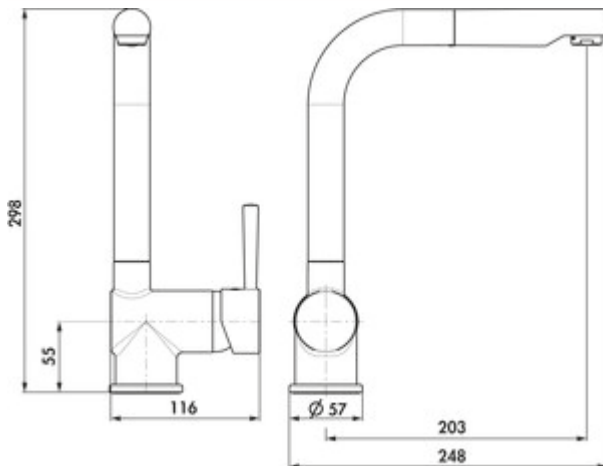

5011096 | black matt, high pressure

- ✓ Sink faucet
- ✓ high pressure
- ✓ with swivelling/pull-out

Single lever faucet. With swivelling/pull-out outlet, side lever and ceramic cartridge.

— scald protection (maximum temperature to be set at the cartridge)

— swivel range 360°

— drill Ø 35 mm

— corresponds to the German and European drinking water regulation/directive

BELGAQUA

**KERAMISCHE
DICHTUNG**

[more infos...](#)

Technical data

| | | | |
|--------------------------------------|--------------------------|--|---------------------|
| Article type | Sink faucet | Type of fitting | Single lever faucet |
| Brand | LINEA | Operating pressure | high pressure |
| Number of handles | 1 | Width | 57 mm |
| Total installation height | 298 mm | Surface/coating | matt |
| Outreach | 203 mm | Swivel range handle | 0 ° |
| Outlet | with swivelling/pull-out | Number of tap holes | 1 |
| Operating mode | Lever | Temperature limiter/scald protection | Yes |
| Drilling diameter | 35 mm | Spring-guided hose shower | No |
| Handle position | right | Minimum distance wall to centre tap hole | 0 mm |
| Cartridge with ceramic sealing discs | Yes | Temperature adjustable | Yes |
| Swivel range outlet | 360° | Max. Flow rate at 3 bar | 7,3 l/min |