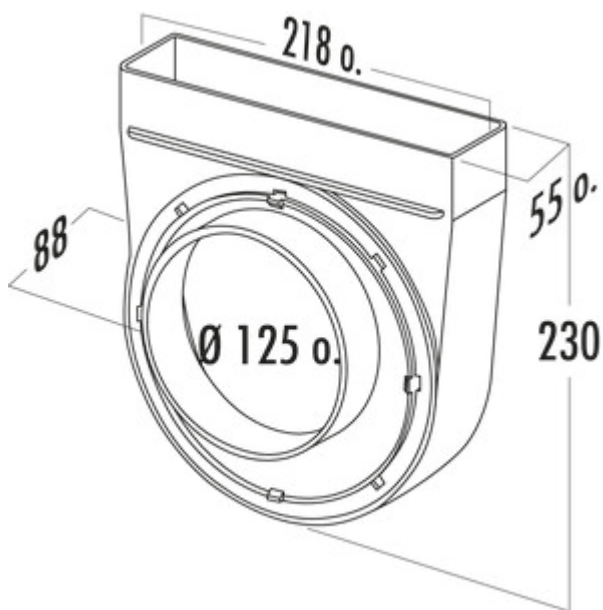

T-UR 125/2 deflector 90°

Product number: 4021010

Configuration: white

Configuration options

4021010 | white

- ✓ Connecting element
- ✓ Plug-in system for subsequent gluing

For 125-gauge pipe/hose connection.

— hose/pipe connector Ø 125 mm

— connector depth 30 mm for secure pipe/hose installation

[more infos...](#)

Technical data

Article type	Connecting element	Connection diameter	125 mm
Height	230 mm	Pipe socket dimension	hose/pipe connector Ø 125 mm
Width	218 mm	System dimension	125
Mounting/Fixing	Plug-in system for subsequent gluing	Output drive	round
Shape	round	Ventilation system	COMPAIR top
Support depth	30 mm		